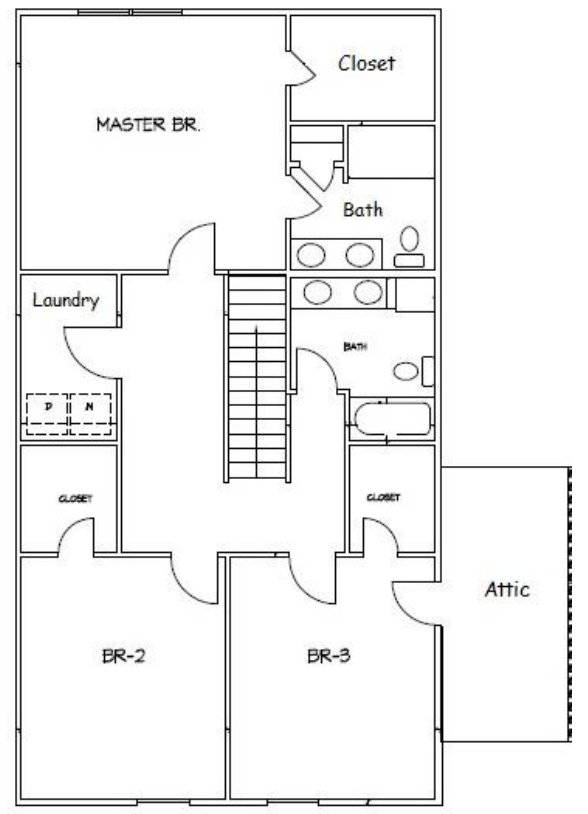

*The Villa  
(Master UP)*

First Floor

Second Floor

Total Square Footage: 2085 Sq Ft