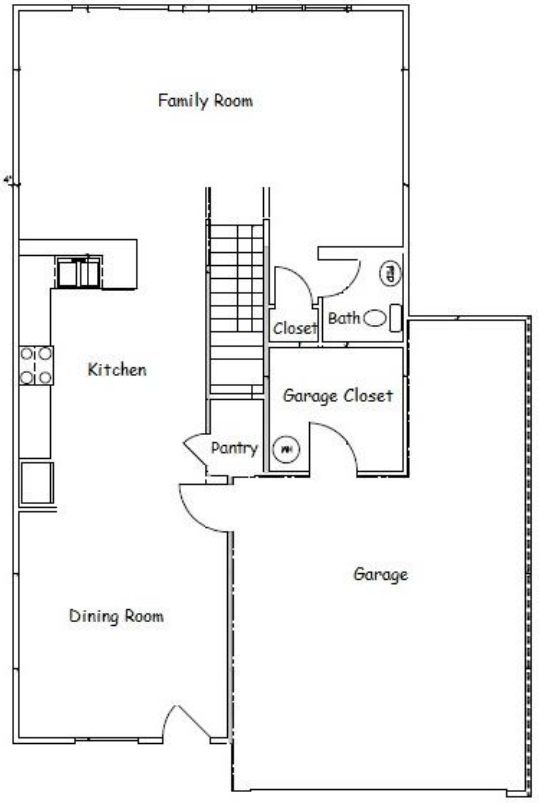

*The Villa  
(Master UP)*

First Floor

Second Floor

Total Square Footage: 2085 Sq Ft