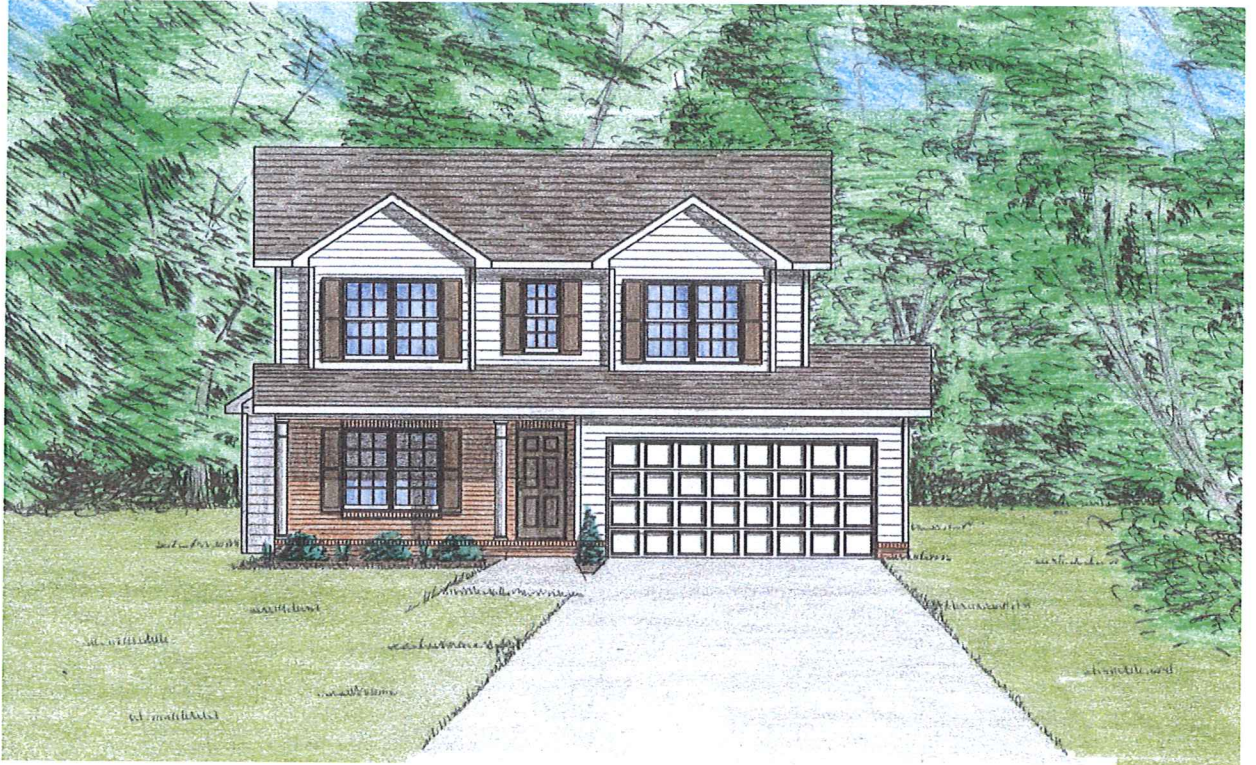

MANOR

FIRST FLOOR

SECOND FLOOR

SQUARE FOOTAGE

FIRST FLOOR	563 SQ. FT.
SECOND FLOOR	753 SQ. FT.
GARAGE	409 SQ. FT.
TOTAL LIVING	1316 SQ. FT.