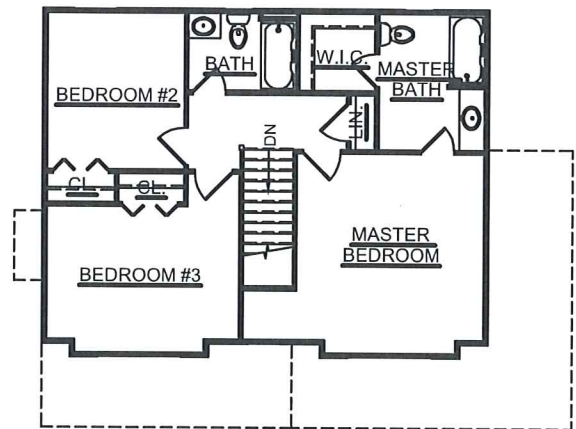

MANOR

FIRST FLOOR

SECOND FLOOR

SQUARE FOOTAGE

FIRST FLOOR	563 SQ. FT.
SECOND FLOOR	753 SQ. FT.
GARAGE	409 SQ. FT.
TOTAL LIVING	1316 SQ. FT.