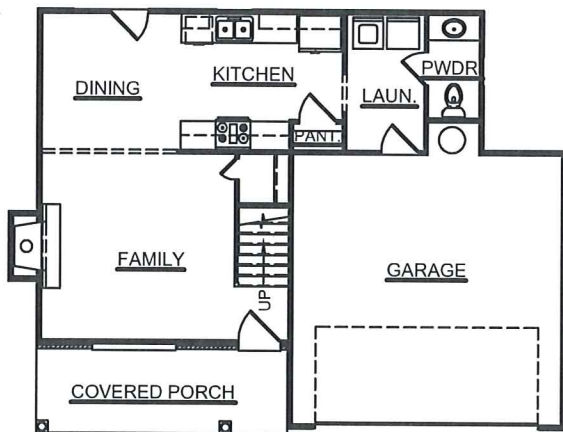

MANOR

FIRST FLOOR

SECOND FLOOR

SQUARE FOOTAGE

FIRST FLOOR	563 SQ. FT.
SECOND FLOOR	753 SQ. FT.
GARAGE	409 SQ. FT.
TOTAL LIVING	1316 SQ. FT.