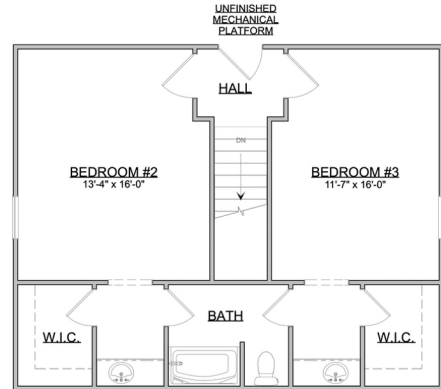

# The Preserve

The Addison  
A Cottage Home

First Floor 1,633 sq ft  
 Second Floor 679 sq ft  
 Garage 464 sq ft

Total Living Area 2,312 sq ft