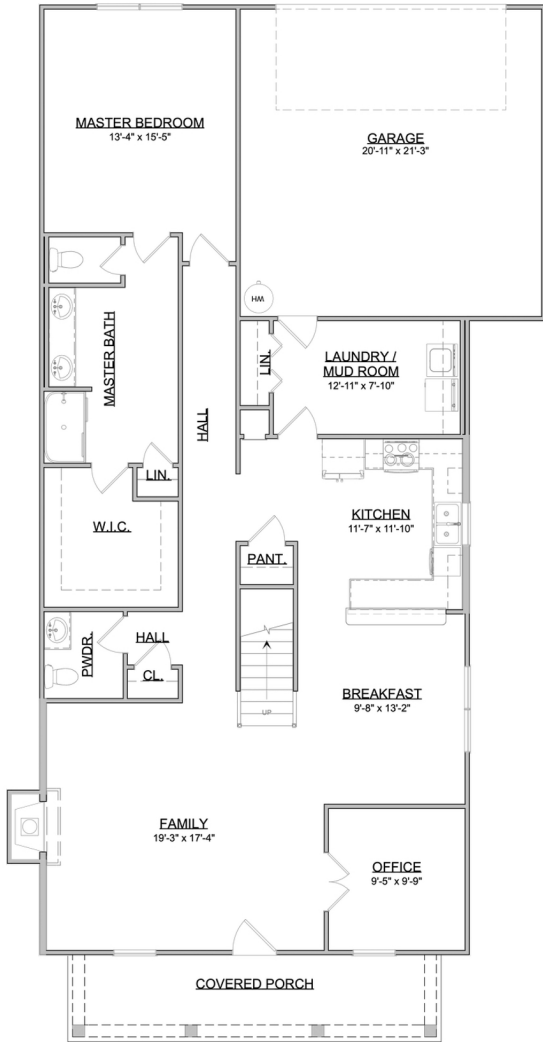

# The Preserve

The Addison  
A Cottage Home

First Floor 1,633 sq ft  
 Second Floor 679 sq ft  
 Garage 464 sq ft

Total Living Area 2,312 sq ft