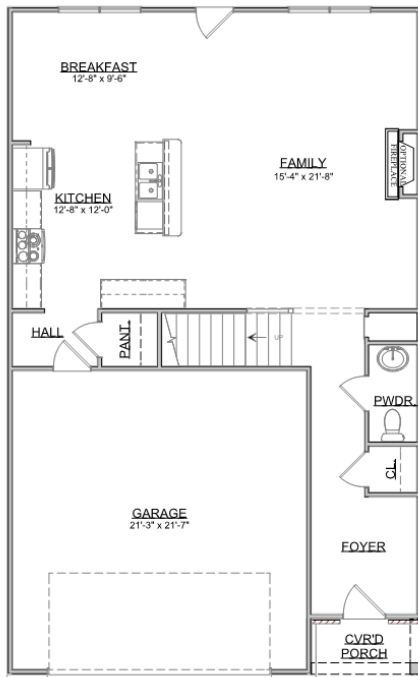

The Henley

Inspire Series | 2 Car Front Entry Garage | 3 Bedroom | 2.5 Bathrooms

Main Floor:	940 sqft
Second Floor:	1,346 sqft
Garage:	478 sqft
Total Living Area:	2,286 sqft

SMITHBILT HOMES RESERVES THE RIGHT TO MAKE MODIFICATIONS TO FLOORPLANS, MATERIALS, AND SPECIFICATIONS WITHOUT NOTICE. ILLUSTRATIONS ARE ARTIST RENDERINGS AND DO NOT REFLECT STANDARD FINISHES. ORAL REPRESENTATIONS CANNOT BE RELIED UPON. DESIGNED BY SOUTHLAND DESIGNS. ALL RIGHTS RESERVED.