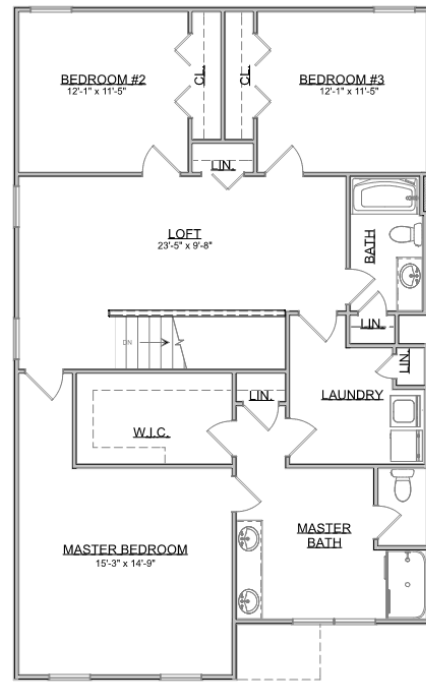

The Henley

Inspire Series | 2 Car Front Entry Garage | 3 Bedroom | 2.5 Bathrooms

Main Floor:	940 sqft
Second Floor:	1,346 sqft
Garage:	478 sqft
Total Living Area:	2,286 sqft

SMITHBILT HOMES RESERVES THE RIGHT TO MAKE MODIFICATIONS TO FLOORPLANS, MATERIALS, AND SPECIFICATIONS WITHOUT NOTICE. ILLUSTRATIONS ARE ARTIST RENDERINGS AND DO NOT REFLECT STANDARD FINISHES. ORAL REPRESENTATIONS CANNOT BE RELIED UPON. DESIGNED BY SOUTHLAND DESIGNS. ALL RIGHTS RESERVED.