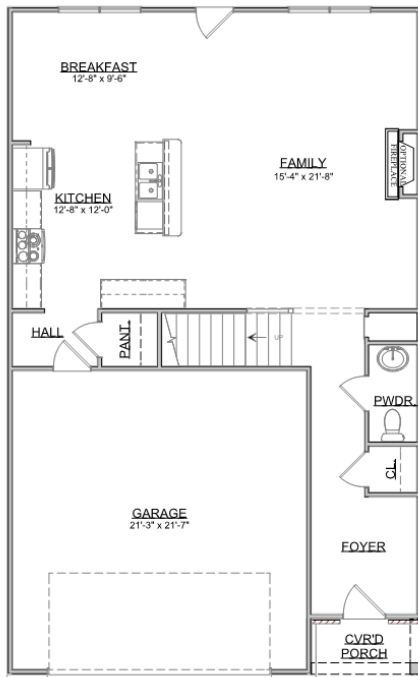

# The Henley

Craftsman Series | 2 Car Front Entry Garage | 3 Bedroom | 2.5 Bathrooms

<b>Main Floor:</b>	940 sqft
<b>Second Floor:</b>	1,346 sqft
<b>Garage:</b>	478 sqft
<b>Total Living Area:</b>	2,286 sqft