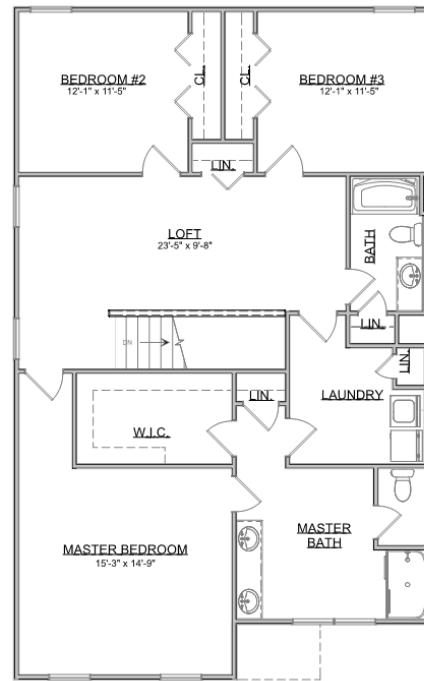

# The Henley

Craftsman Series | 2 Car Front Entry Garage | 3 Bedroom | 2.5 Bathrooms

<b>Main Floor:</b>	940 sqft
<b>Second Floor:</b>	1,346 sqft
<b>Garage:</b>	478 sqft
<b>Total Living Area:</b>	2,286 sqft