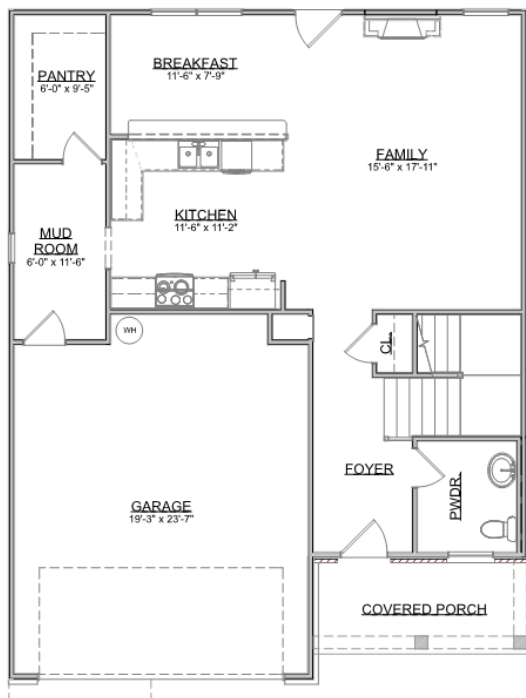

The Maybel

Inspire Series | 2 Car Front Entry Garage | 3 Bedroom | 2.5 Bathrooms

First Floor:	923 sqft
Second Floor:	1,318 sqft
Garage:	457 sqft
Total Living Area:	2,241 sqft