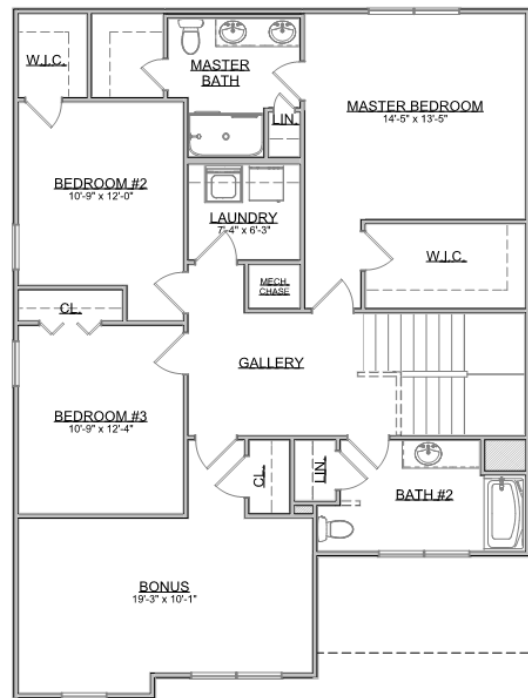

The Maybel

Inspire Series | 2 Car Front Entry Garage | 3 Bedroom | 2.5 Bathrooms

First Floor:	923 sqft
Second Floor:	1,318 sqft
Garage:	457 sqft
Total Living Area:	2,241 sqft