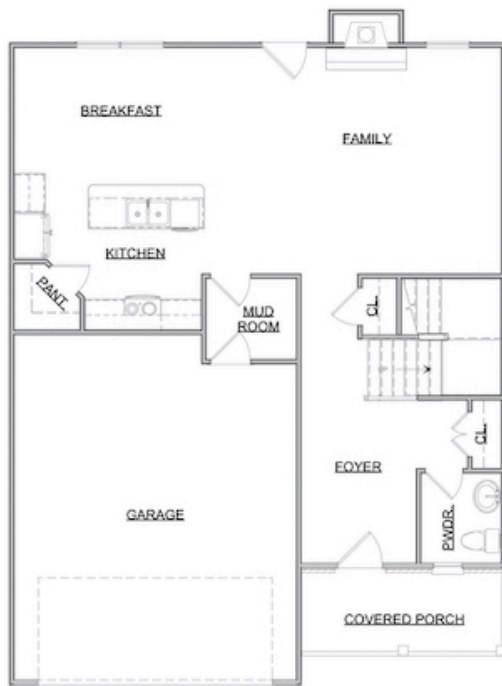

The Hamilton

Founders Series | 2 Car Front Entry Garage | 3 Bedroom | 2.5 Bathrooms

Main Floor:	922 sqft
Second Floor:	1,302 sqft
Garage:	463 sqft
Total Living Area:	2,224 sqft

SMITHBILT HOMES RESERVES THE RIGHT TO MAKE MODIFICATIONS TO FLOORPLANS, MATERIALS, AND SPECIFICATIONS WITHOUT NOTICE. ILLUSTRATIONS ARE ARTIST RENDERINGS AND DO NOT REFLECT STANDARD FINISHES. ORAL REPRESENTATIONS CANNOT BE RELIED UPON. DESIGNED BY SOUTHLAND DESIGNS. ALL RIGHTS RESERVED.