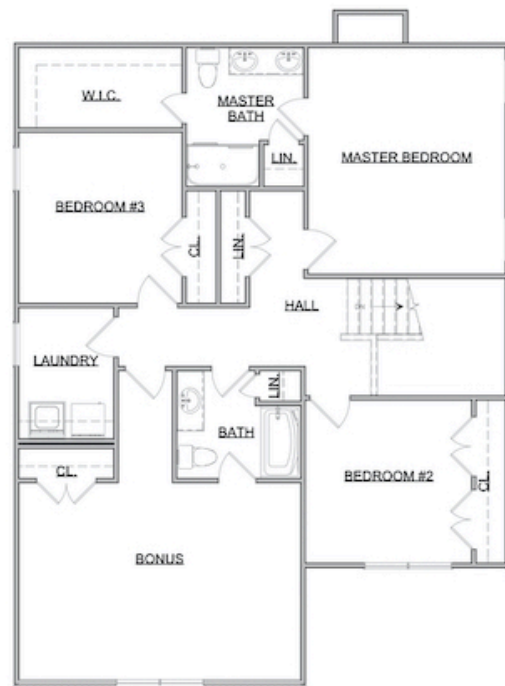

The Hamilton

Founders Series | 2 Car Front Entry Garage | 3 Bedroom | 2.5 Bathrooms

Main Floor:	922 sqft
Second Floor:	1,302 sqft
Garage:	463 sqft
Total Living Area:	2,224 sqft

SMITHBILT HOMES RESERVES THE RIGHT TO MAKE MODIFICATIONS TO FLOORPLANS, MATERIALS, AND SPECIFICATIONS WITHOUT NOTICE. ILLUSTRATIONS ARE ARTIST RENDERINGS AND DO NOT REFLECT STANDARD FINISHES. ORAL REPRESENTATIONS CANNOT BE RELIED UPON. DESIGNED BY SOUTHLAND DESIGNS. ALL RIGHTS RESERVED.