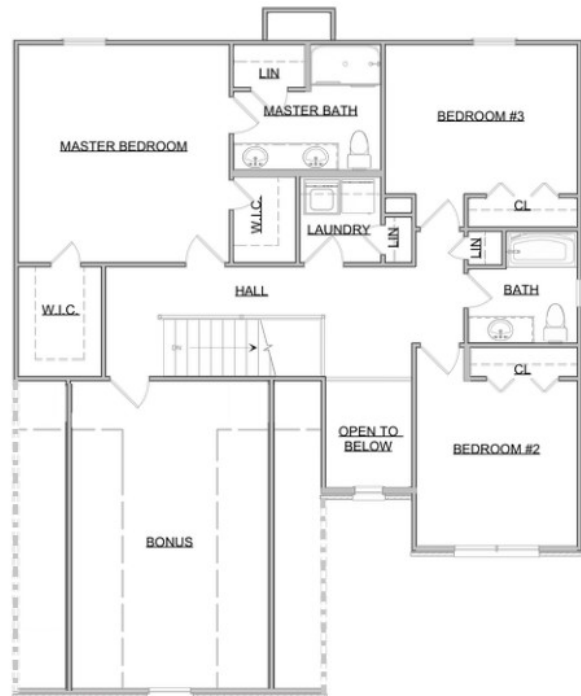

The Heyward

Founders Series | 2 Car Front Entry Garage | 4 Bedroom | 3 Bathrooms

Main Floor:	1,155 sqft
Second Floor:	1,379 sqft
Garage:	481 sqft
Total Living Area:	2,534 sqft

SMITHBILT HOMES RESERVES THE RIGHT TO MAKE MODIFICATIONS TO FLOORPLANS, MATERIALS, AND SPECIFICATIONS WITHOUT NOTICE. ILLUSTRATIONS ARE ARTIST RENDERINGS AND DO NOT REFLECT STANDARD FINISHES. ORAL REPRESENTATIONS CANNOT BE RELIED UPON. DESIGNED BY SOUTHLAND DESIGNS. ALL RIGHTS RESERVED.