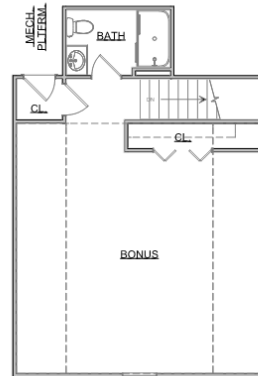

The Ellery

Founders Series | 2 Car Front Entry Garage | 3 Bedroom | 2 Bathrooms

Main Floor:	1,658 sqft
Second Floor:	591 sqft
Garage:	468 sqft
Total Living Area:	2,249 sqft

SMITHBILT HOMES RESERVES THE RIGHT TO MAKE MODIFICATIONS TO FLOORPLANS, MATERIALS, AND SPECIFICATIONS WITHOUT NOTICE. ILLUSTRATIONS ARE ARTIST RENDERINGS AND DO NOT REFLECT STANDARD FINISHES. ORAL REPRESENTATIONS CANNOT BE RELIED UPON. DESIGNED BY SOUTHLAND DESIGNS. ALL RIGHTS RESERVED.