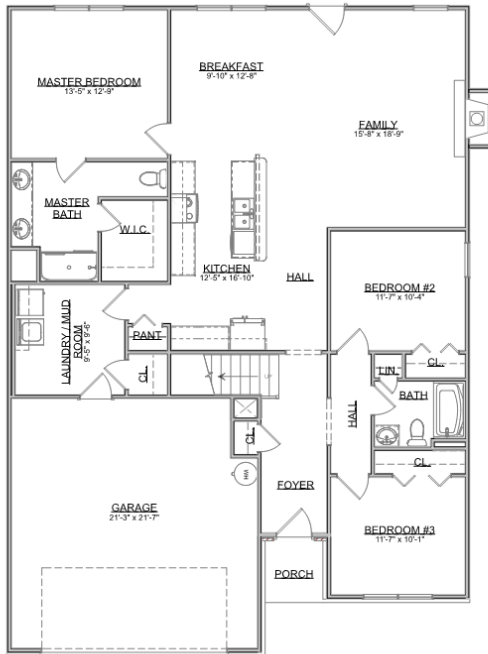

The Ellery

Founders Series | 2 Car Front Entry Garage | 3 Bedroom | 2 Bathrooms

Main Floor:	1,658 sqft
Second Floor:	591 sqft
Garage:	468 sqft
Total Living Area:	2,249 sqft

SMITHBILT HOMES RESERVES THE RIGHT TO MAKE MODIFICATIONS TO FLOORPLANS, MATERIALS, AND SPECIFICATIONS WITHOUT NOTICE. ILLUSTRATIONS ARE ARTIST RENDERINGS AND DO NOT REFLECT STANDARD FINISHES. ORAL REPRESENTATIONS CANNOT BE RELIED UPON. DESIGNED BY SOUTHLAND DESIGNS. ALL RIGHTS RESERVED.