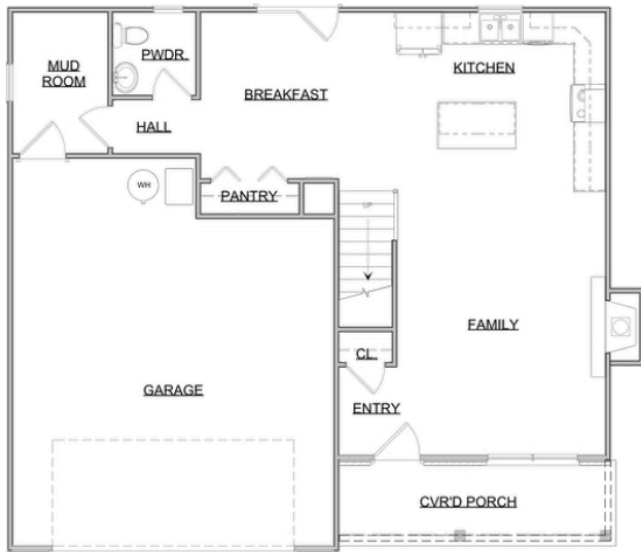

The Baldwin

Founders Series | 2 Car Front Entry Garage | 3 Bedroom | 2.5 Bathrooms

Main Floor:	803 sqft
Second Floor:	1,280 sqft
Garage:	528 sqft
Total Living Area:	2,083 sqft

SMITHBILT HOMES RESERVES THE RIGHT TO MAKE MODIFICATIONS TO FLOORPLANS, MATERIALS, AND SPECIFICATIONS WITHOUT NOTICE. ILLUSTRATIONS ARE ARTIST RENDERINGS AND DO NOT REFLECT STANDARD FINISHES. ORAL REPRESENTATIONS CANNOT BE RELIED UPON. DESIGNED BY SOUTHLAND DESIGNS. ALL RIGHTS RESERVED.