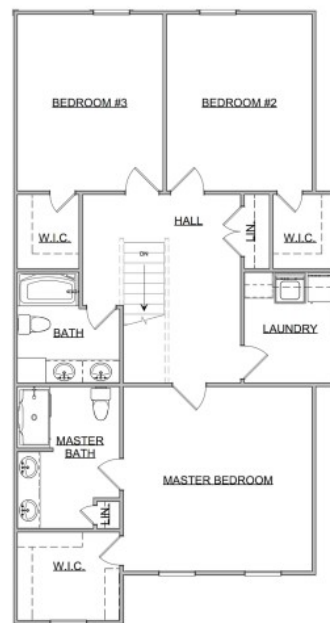

The Breckyn

Carriage Series | 2 Car Rear Entry Garage | 3 Bedroom | 2.5 Bathrooms

First Floor

Second Floor

Main Floor:	1,015 sqft
Second Floor:	1,158 sqft
Garage:	553 sqft
Total Living Area:	2,173 sqft

SMITHBILT HOMES RESERVES THE RIGHT TO MAKE MODIFICATIONS TO FLOORPLANS, MATERIALS, AND SPECIFICATIONS WITHOUT NOTICE. ILLUSTRATIONS ARE ARTIST RENDERINGS AND DO NOT REFLECT STANDARD FINISHES. ORAL REPRESENTATIONS CANNOT BE RELIED UPON. DESIGNED BY SOUTHLAND DESIGNS. ALL RIGHTS RESERVED.