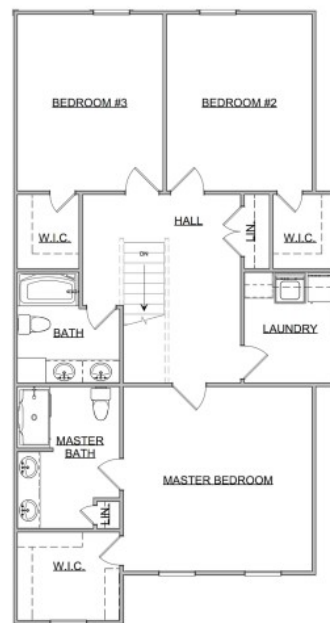

The Breckyn

Carriage Series | 0 Car Rear Entry Garage | 3 Bedroom | 2.5 Bathrooms

First Floor

Second Floor

Main Floor:	1,015 sqft
Second Floor:	1,158 sqft
Garage:	553 sqft
Total Living Area:	2,173 sqft

SMITHBILT HOMES RESERVES THE RIGHT TO MAKE MODIFICATIONS TO FLOORPLANS, MATERIALS, AND SPECIFICATIONS WITHOUT NOTICE. ILLUSTRATIONS ARE ARTIST RENDERINGS AND DO NOT REFLECT STANDARD FINISHES. ORAL REPRESENTATIONS CANNOT BE RELIED UPON. DESIGNED BY SOUTHLAND DESIGNS. ALL RIGHTS RESERVED.