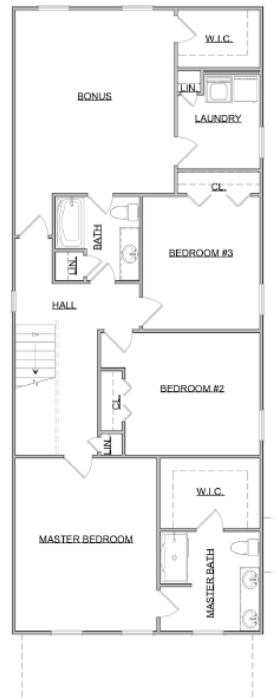

# The Houghton

Carriage Series | 0 Car Rear Entry Garage | 3 Bedroom | 2.5 Bathrooms

<b>First Floor:</b>	888 sqft
<b>Second Floor:</b>	1,388 sqft
<b>Garage:</b>	563 sqft
<b>Total Living Area:</b>	2,276 sqft