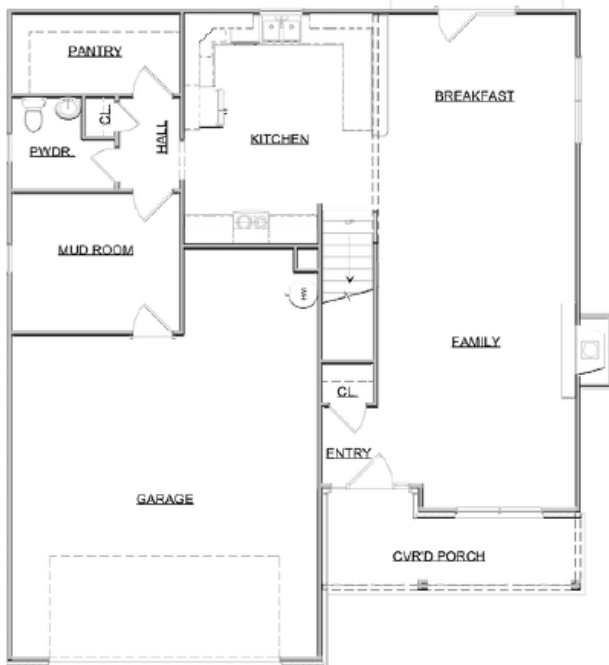

The Wolcott

Founders Series | 2 Car Front Entry Garage | 3 Bedroom | 2.5 Bathrooms

Main Floor:	1,068 sqft
Second Floor:	1,575 sqft
Garage:	547 sqft
Total Living Area:	2,643 sqft