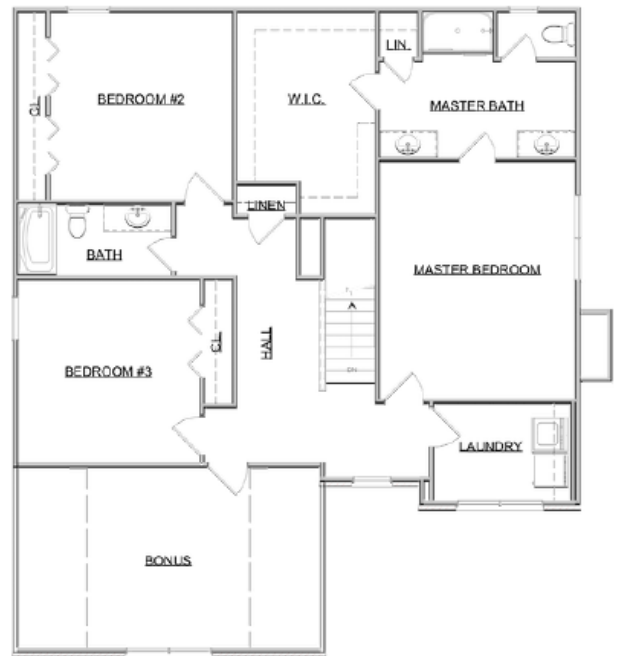

The Wolcott

Founders Series | 2 Car Front Entry Garage | 3 Bedroom | 2.5 Bathrooms

Main Floor:	1,068 sqft
Second Floor:	1,575 sqft
Garage:	547 sqft
Total Living Area:	2,643 sqft