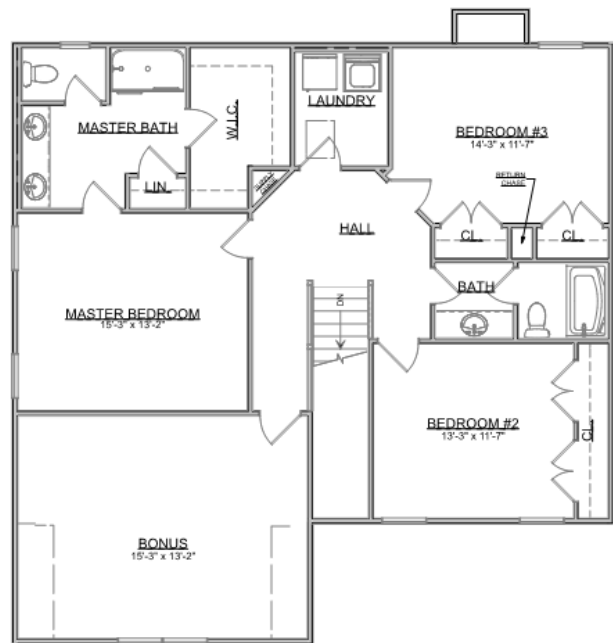

The Bristol

Founders Series | 2 Car Front Entry Garage | 3 Bedroom | 2.5 Bathrooms

Main Floor:	984 sqft
Second Floor:	1,385 sqft
Garage:	457 sqft
Total Living Area:	2,369 sqft

SMITHBILT HOMES RESERVES THE RIGHT TO MAKE MODIFICATIONS TO FLOORPLANS, MATERIALS, AND SPECIFICATIONS WITHOUT NOTICE. ILLUSTRATIONS ARE ARTIST RENDERINGS AND DO NOT REFLECT STANDARD FINISHES. ORAL REPRESENTATIONS CANNOT BE RELIED UPON. DESIGNED BY SOUTHLAND DESIGNS. ALL RIGHTS RESERVED.