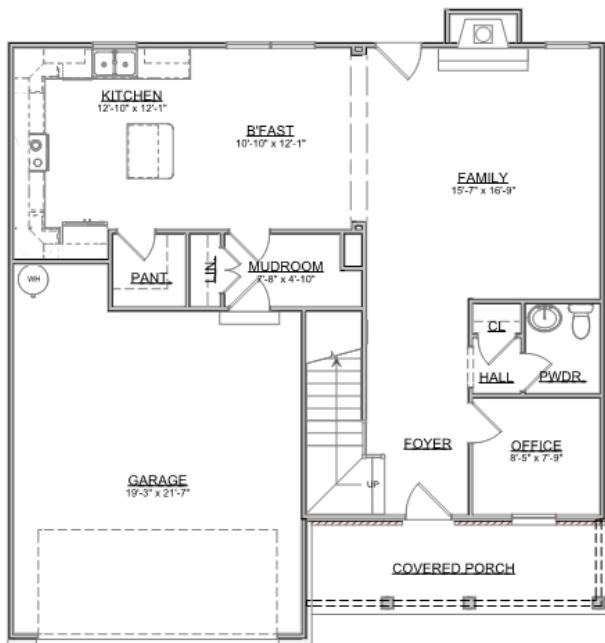

The Bristol

Founders Series | 2 Car Front Entry Garage | 3 Bedroom | 2.5 Bathrooms

Main Floor:	984 sqft
Second Floor:	1,385 sqft
Garage:	457 sqft
Total Living Area:	2,369 sqft

SMITHBILT HOMES RESERVES THE RIGHT TO MAKE MODIFICATIONS TO FLOORPLANS, MATERIALS, AND SPECIFICATIONS WITHOUT NOTICE. ILLUSTRATIONS ARE ARTIST RENDERINGS AND DO NOT REFLECT STANDARD FINISHES. ORAL REPRESENTATIONS CANNOT BE RELIED UPON. DESIGNED BY SOUTHLAND DESIGNS. ALL RIGHTS RESERVED.