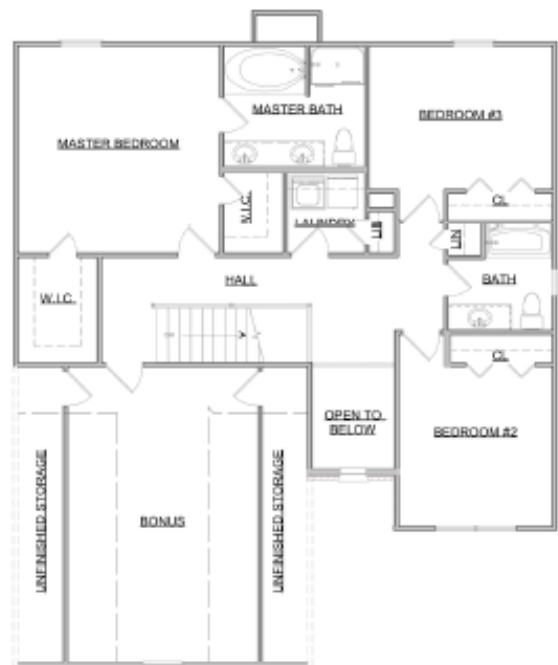

# The Heyward

Craftsman Series | 2 Car Front Entry Garage | 4 Bedroom | 3 Bathrooms

<b>Main Floor:</b>	1,155 sqft
<b>Second Floor:</b>	1,379 sqft
<b>Garage:</b>	481 sqft
<b>Total Living Area:</b>	2,534 sqft