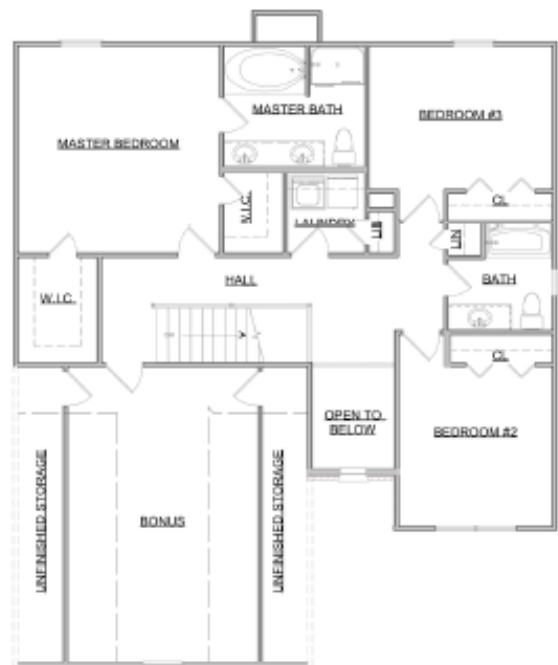

The Heyward

Craftsman Series | 2 Car Front Entry Garage | 4 Bedroom | 3 Bathrooms

Main Floor:	1,155 sqft
Second Floor:	1,379 sqft
Garage:	481 sqft
Total Living Area:	2,534 sqft

SMITHBILT HOMES RESERVES THE RIGHT TO MAKE MODIFICATIONS TO FLOORPLANS, MATERIALS, AND SPECIFICATIONS WITHOUT NOTICE. ILLUSTRATIONS ARE ARTIST RENDERINGS AND DO NOT REFLECT STANDARD FINISHES. ORAL REPRESENTATIONS CANNOT BE RELIED UPON. DESIGNED BY SOUTHLAND DESIGNS. ALL RIGHTS RESERVED.