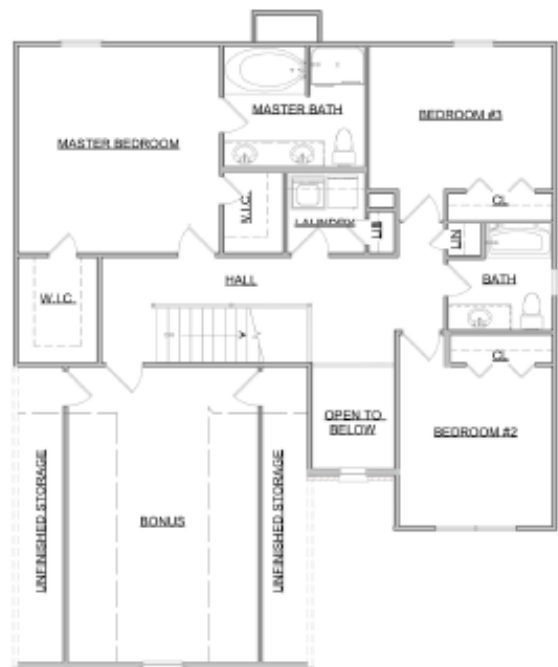

The Heyward

Craftsman Series | 2 Car Front Entry Garage | 4 Bedroom | 3 Bathrooms

First Floor:	1,155 sqft
Second Floor:	1,379 sqft
Garage:	481 sqft
Total Living Area:	2,534 sqft

SMITHBILT HOMES RESERVES THE RIGHT TO MAKE MODIFICATIONS TO FLOORPLANS, MATERIALS, AND SPECIFICATIONS WITHOUT NOTICE. ILLUSTRATIONS ARE ARTIST RENDERINGS AND DO NOT REFLECT STANDARD FINISHES. ORAL REPRESENTATIONS CANNOT BE RELIED UPON. DESIGNED BY SOUTHLAND DESIGNS. ALL RIGHTS RESERVED.