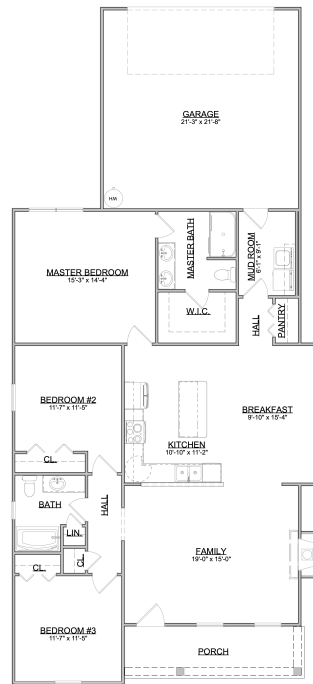

# The Cambridge

Carriage Series | 2 Car Rear Entry Garage | 3 Bedroom | 2 Bathrooms

<b>Main Floor:</b>	1,549 sqft
<b>Garage:</b>	485 sqft
<b>Total Living Area:</b>	1,549 sqft