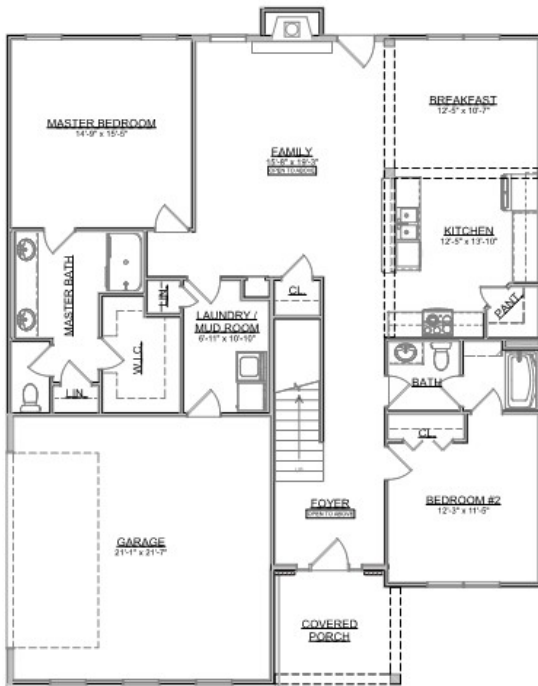

The Wentworth

Craftsman Series | 2 Car Side Entry Garage | 5 Bedroom | 4 Bathrooms

Main Floor:	1,679 sqft
Second Floor:	1,661 sqft
Garage:	478 sqft
Total Living Area:	3,340 sqft

SMITHBILT HOMES RESERVES THE RIGHT TO MAKE MODIFICATIONS TO FLOORPLANS, MATERIALS, AND SPECIFICATIONS WITHOUT NOTICE. ILLUSTRATIONS ARE ARTIST RENDERINGS AND DO NOT REFLECT STANDARD FINISHES. ORAL REPRESENTATIONS CANNOT BE RELIED UPON. DESIGNED BY SOUTHLAND DESIGNS. ALL RIGHTS RESERVED.