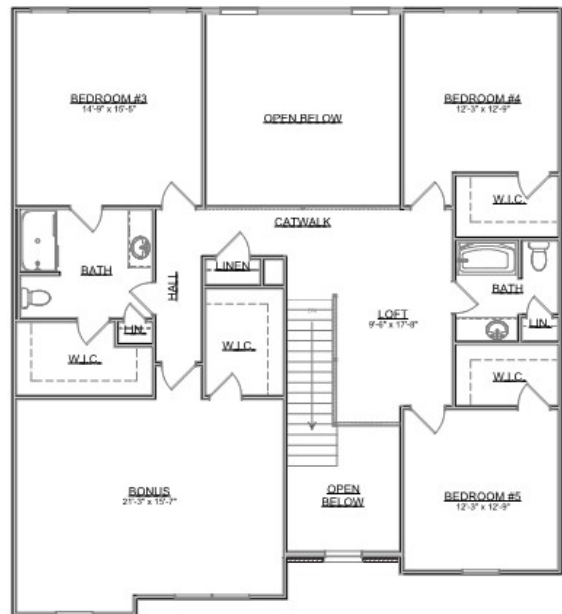

# The Wentworth

Craftsman Series | 2 Car Side Entry Garage | 5 Bedroom | 4 Bathrooms

<b>First Floor:</b>	1,679 sqft
<b>Second Floor:</b>	1,661 sqft
<b>Garage:</b>	478 sqft
<b>Total Living Area:</b>	3,340 sqft