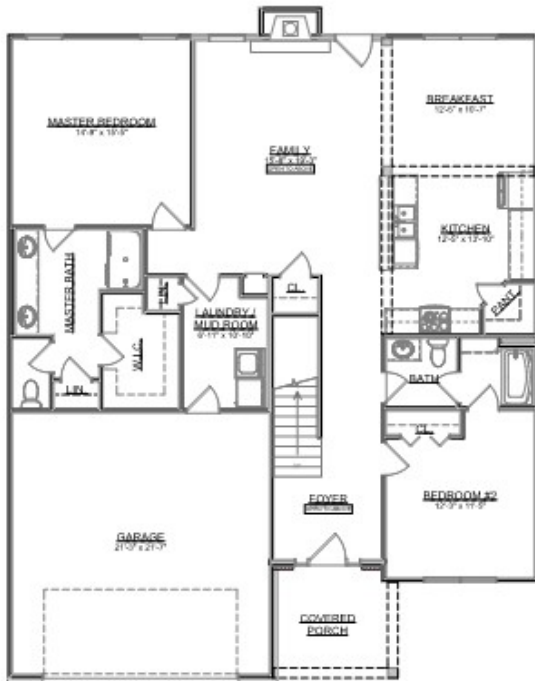

The Wentworth

Craftsman Series | 2 Car Front Entry Garage | 5 Bedroom | 4 Bathrooms

Main Floor:	1,679 sqft
Second Floor:	1,661 sqft
Garage:	478 sqft
Total Living Area:	3,340 sqft

SMITHBILT HOMES RESERVES THE RIGHT TO MAKE MODIFICATIONS TO FLOORPLANS, MATERIALS, AND SPECIFICATIONS WITHOUT NOTICE. ILLUSTRATIONS ARE ARTIST RENDERINGS AND DO NOT REFLECT STANDARD FINISHES. ORAL REPRESENTATIONS CANNOT BE RELIED UPON. DESIGNED BY SOUTHLAND DESIGNS. ALL RIGHTS RESERVED.