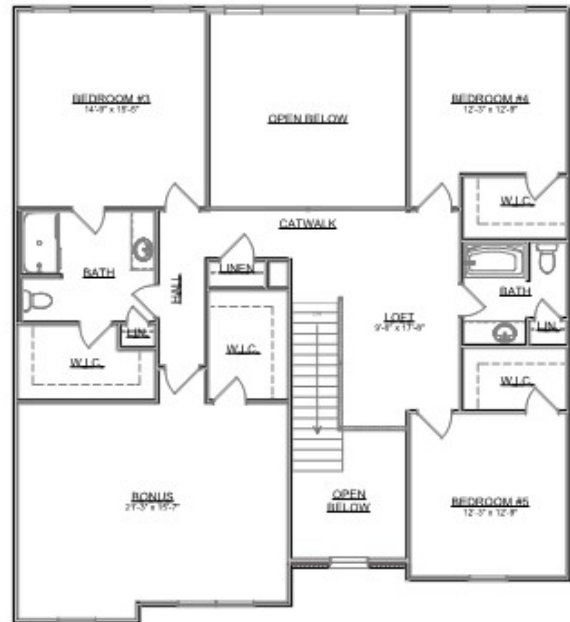

The Wentworth

Craftsman Series | 2 Car Front Entry Garage | 5 Bedroom | 4 Bathrooms

Main Floor:	1,679 sqft
Second Floor:	1,661 sqft
Garage:	478 sqft
Total Living Area:	3,340 sqft

SMITHBILT HOMES RESERVES THE RIGHT TO MAKE MODIFICATIONS TO FLOORPLANS, MATERIALS, AND SPECIFICATIONS WITHOUT NOTICE. ILLUSTRATIONS ARE ARTIST RENDERINGS AND DO NOT REFLECT STANDARD FINISHES. ORAL REPRESENTATIONS CANNOT BE RELIED UPON. DESIGNED BY SOUTHLAND DESIGNS. ALL RIGHTS RESERVED.