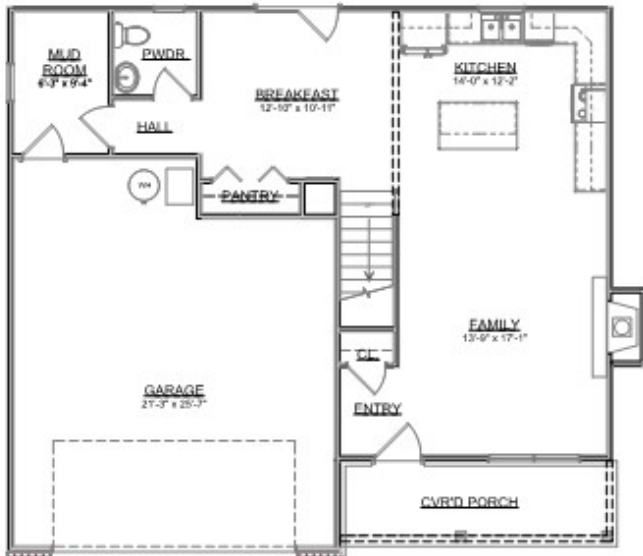

The Baldwin

Craftsman Series | 2 Car Front Entry Garage | 3 Bedroom | 2.5 Bathrooms

Main Floor:	803 sqft
Second Floor:	1,280 sqft
Garage:	528 sqft
Total Living Area:	2,083 sqft

SMITHBILT HOMES RESERVES THE RIGHT TO MAKE MODIFICATIONS TO FLOORPLANS, MATERIALS, AND SPECIFICATIONS WITHOUT NOTICE. ILLUSTRATIONS ARE ARTIST RENDERINGS AND DO NOT REFLECT STANDARD FINISHES. ORAL REPRESENTATIONS CANNOT BE RELIED UPON. DESIGNED BY SOUTHLAND DESIGNS. ALL RIGHTS RESERVED.