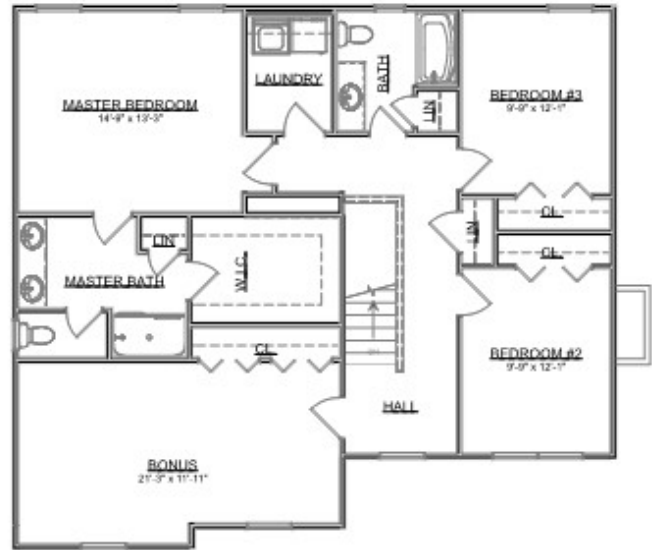

The Baldwin

Craftsman Series | 2 Car Front Entry Garage | 3 Bedroom | 2.5 Bathrooms

Main Floor:	803 sqft
Second Floor:	1,280 sqft
Garage:	528 sqft
Total Living Area:	2,083 sqft

SMITHBILT HOMES RESERVES THE RIGHT TO MAKE MODIFICATIONS TO FLOORPLANS, MATERIALS, AND SPECIFICATIONS WITHOUT NOTICE. ILLUSTRATIONS ARE ARTIST RENDERINGS AND DO NOT REFLECT STANDARD FINISHES. ORAL REPRESENTATIONS CANNOT BE RELIED UPON. DESIGNED BY SOUTHLAND DESIGNS. ALL RIGHTS RESERVED.