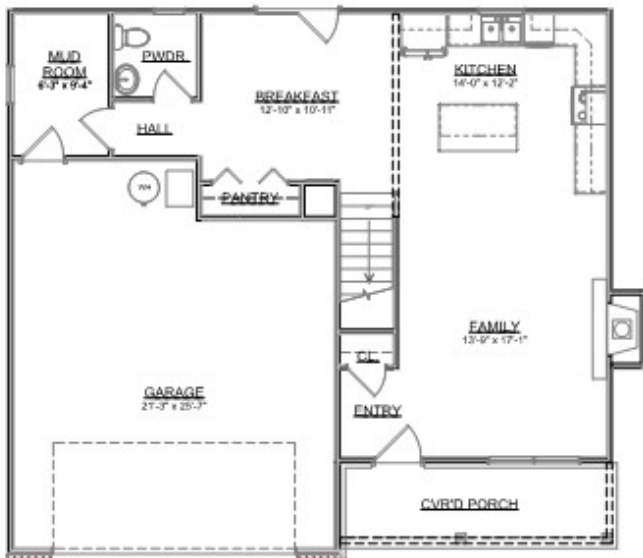

# The Baldwin

Craftsman Series | 2 Car Front Entry Garage | 3 Bedroom | 2.5 Bathrooms

<b>Main Floor:</b>	803 sqft
<b>Second Floor:</b>	1,280 sqft
<b>Garage:</b>	528 sqft
<b>Total Living Area:</b>	2,083 sqft