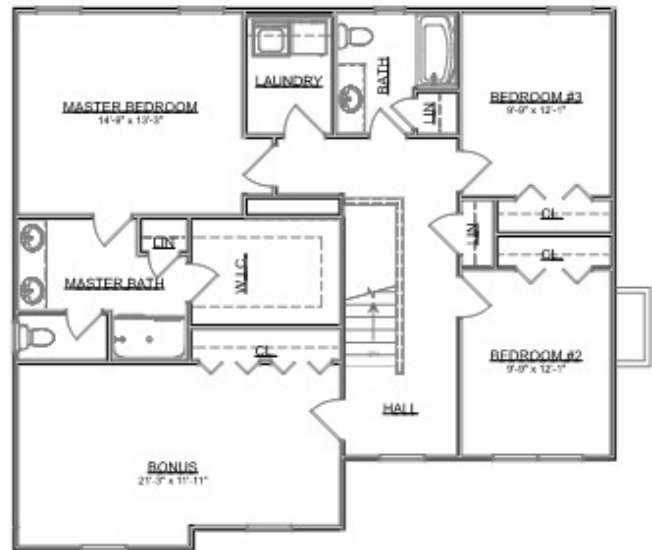

# The Baldwin

Craftsman Series | 2 Car Front Entry Garage | 3 Bedroom | 2.5 Bathrooms

<b>Main Floor:</b>	803 sqft
<b>Second Floor:</b>	1,280 sqft
<b>Garage:</b>	528 sqft
<b>Total Living Area:</b>	2,083 sqft