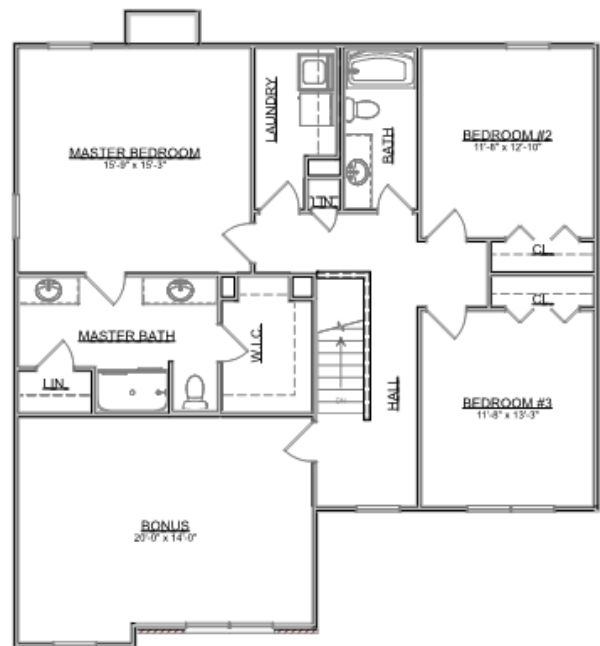

# The Franklin

Craftsman Series | 2 Car Front Entry Garage | 3 Bedroom | 2.5 Bathrooms

<b>Main Floor:</b>	975 sqft
<b>Second Floor:</b>	1,426 sqft
<b>Garage:</b>	493 sqft
<b>Total Living Area:</b>	2,401 sqft