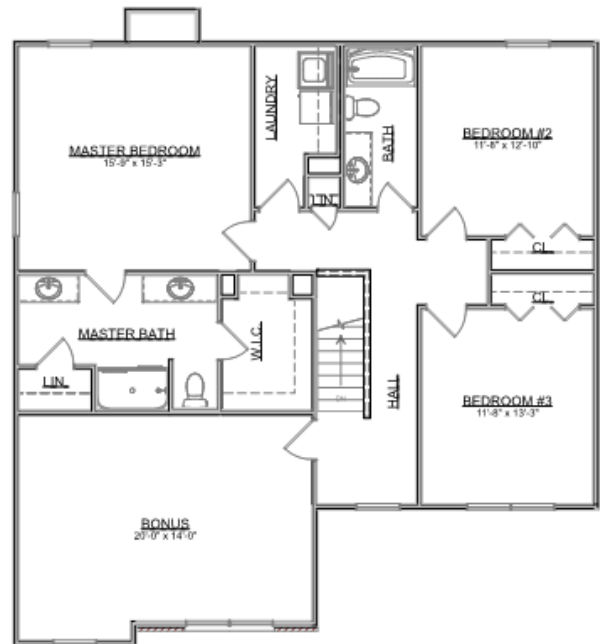

# The Franklin

Craftsman Series | 2 Car Front Entry Garage | 3 Bedroom | 2.5 Bathrooms

<b>First Floor:</b>	975 sqft
<b>Second Floor:</b>	1,426 sqft
<b>Garage:</b>	493 sqft
<b>Total Living Area:</b>	2,401 sqft