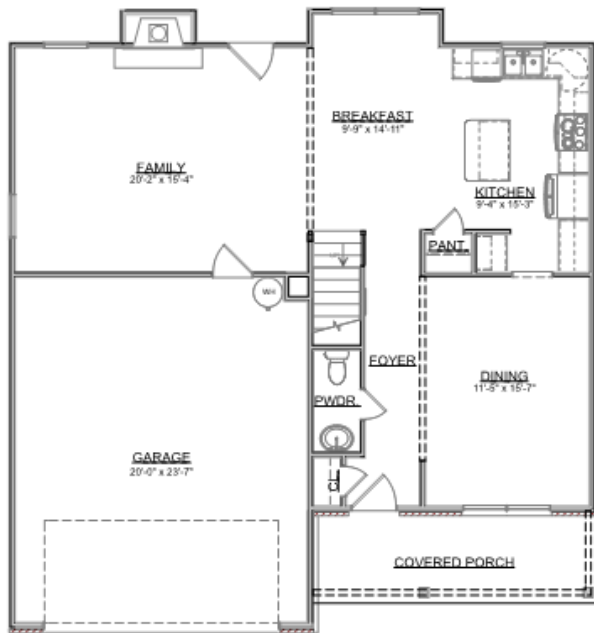

# The Franklin

Craftsman Series | 2 Car Front Entry Garage | 3 Bedroom | 2.5 Bathrooms

<b>First Floor:</b>	975 sqft
<b>Second Floor:</b>	1,426 sqft
<b>Garage:</b>	493 sqft
<b>Total Living Area:</b>	2,401 sqft