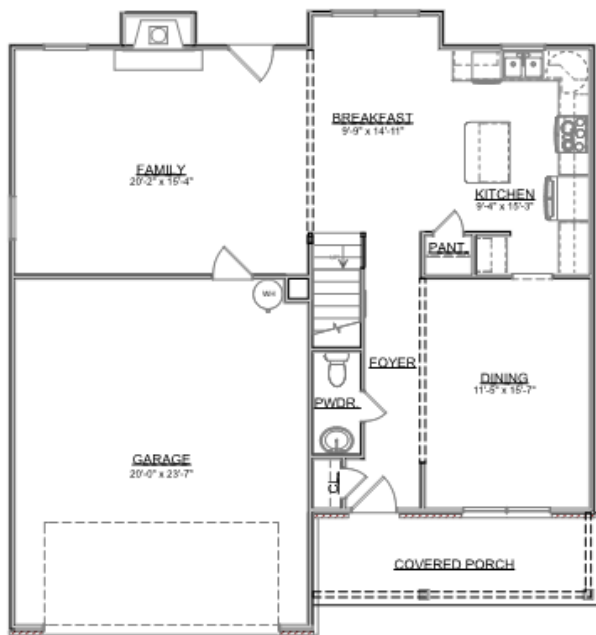

# The Franklin

Craftsman Series | 2 Car Front Entry Garage | 3 Bedroom | 2.5 Bathrooms

<b>Main Floor:</b>	975 sqft
<b>Second Floor:</b>	1,426 sqft
<b>Garage:</b>	493 sqft
<b>Total Living Area:</b>	2,401 sqft