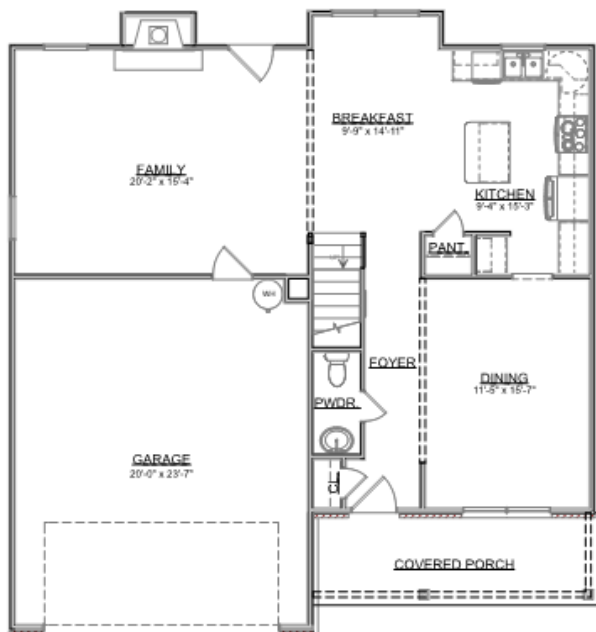

The Franklin

Craftsman Series | 2 Car Front Entry Garage | 3 Bedroom | 2.5 Bathrooms

First Floor:	975 sqft
Second Floor:	1,426 sqft
Garage:	493 sqft
Total Living Area:	2,401 sqft