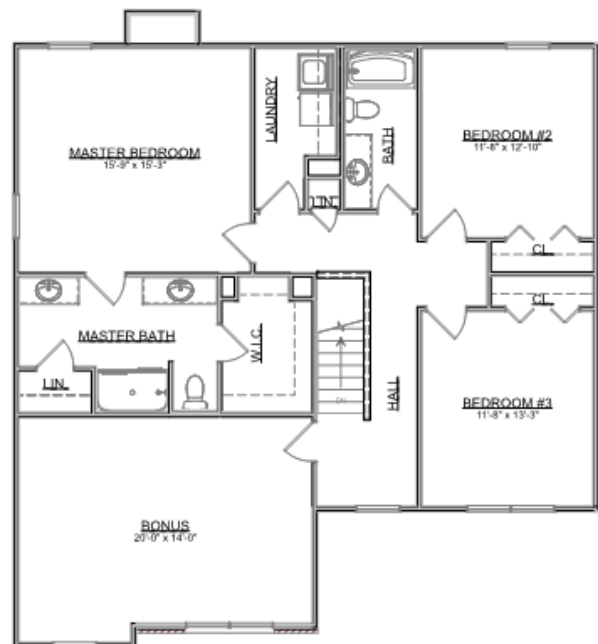

The Franklin

Craftsman Series | 2 Car Front Entry Garage | 3 Bedroom | 2.5 Bathrooms

First Floor:	975 sqft
Second Floor:	1,426 sqft
Garage:	493 sqft
Total Living Area:	2,401 sqft