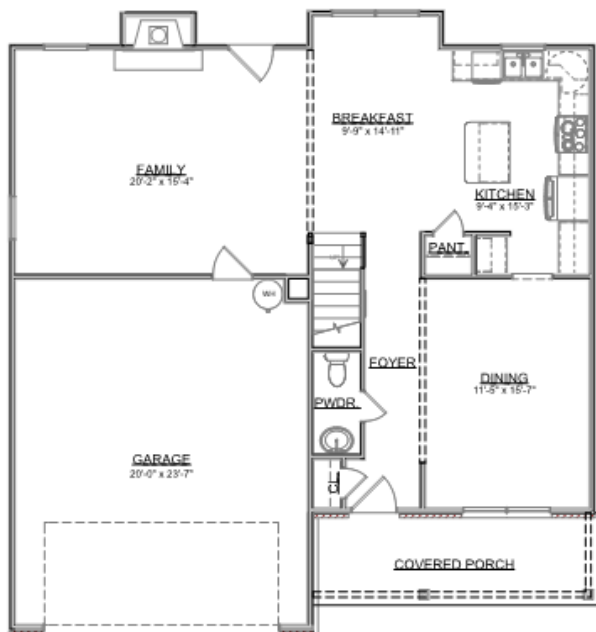

# The Franklin

Craftsman Series | 2 Car Front Entry Garage | 3 Bedroom | 2.5 Bathrooms

<b>First Floor:</b>	975 sqft
<b>Second Floor:</b>	1,426 sqft
<b>Garage:</b>	493 sqft
<b>Total Living Area:</b>	2,401 sqft