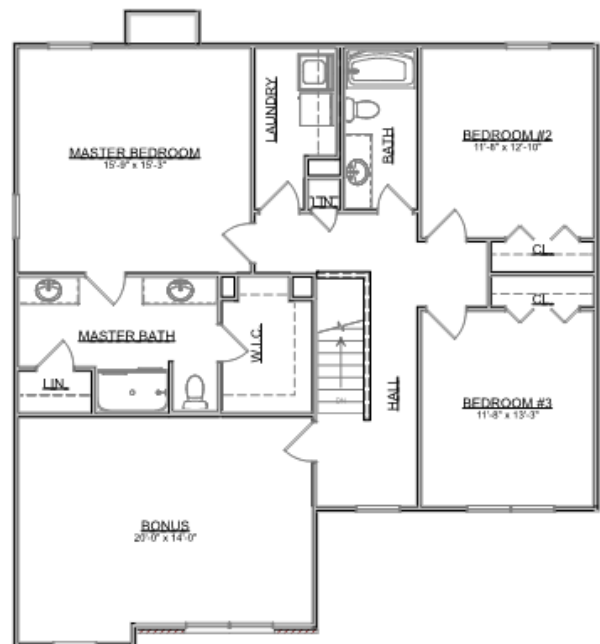

# The Franklin

Craftsman Series | 2 Car Front Entry Garage | 3 Bedroom | 2.5 Bathrooms

<b>First Floor:</b>	975 sqft
<b>Second Floor:</b>	1,426 sqft
<b>Garage:</b>	493 sqft
<b>Total Living Area:</b>	2,401 sqft