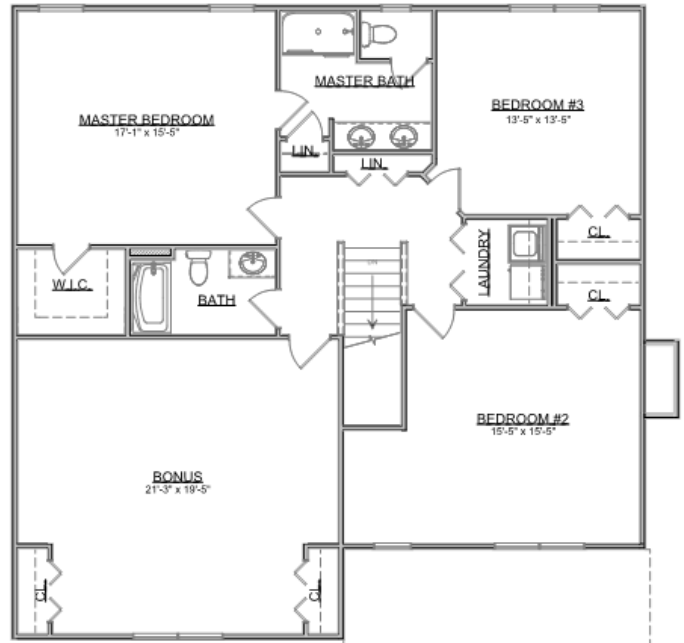

The Jefferson

Craftsman Series | 2 Car Front Entry Garage | 3 Bedroom | 2.5 Bathrooms

Main Floor:	1 sqft
Second Floor:	1 sqft
Garage:	535 sqft
Total Living Area:	2,731 sqft

SMITHBILT HOMES RESERVES THE RIGHT TO MAKE MODIFICATIONS TO FLOORPLANS, MATERIALS, AND SPECIFICATIONS WITHOUT NOTICE. ILLUSTRATIONS ARE ARTIST RENDERINGS AND DO NOT REFLECT STANDARD FINISHES. ORAL REPRESENTATIONS CANNOT BE RELIED UPON. DESIGNED BY SOUTHLAND DESIGNS. ALL RIGHTS RESERVED.