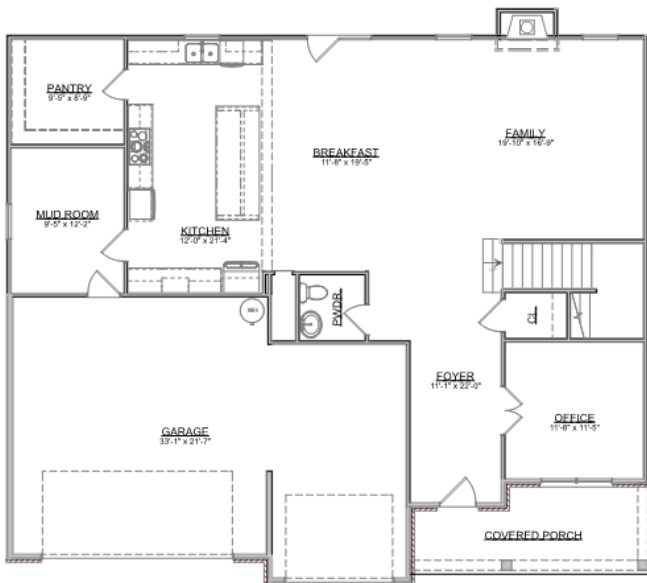

The Baymont

Craftsman Series | 3 Car Front Entry Garage | 4 Bedroom | 3.5 Bathrooms

Main Floor:	1,570 sqft
Second Floor:	2,114 sqft
Garage:	719 sqft
Total Living Area:	3,684 sqft