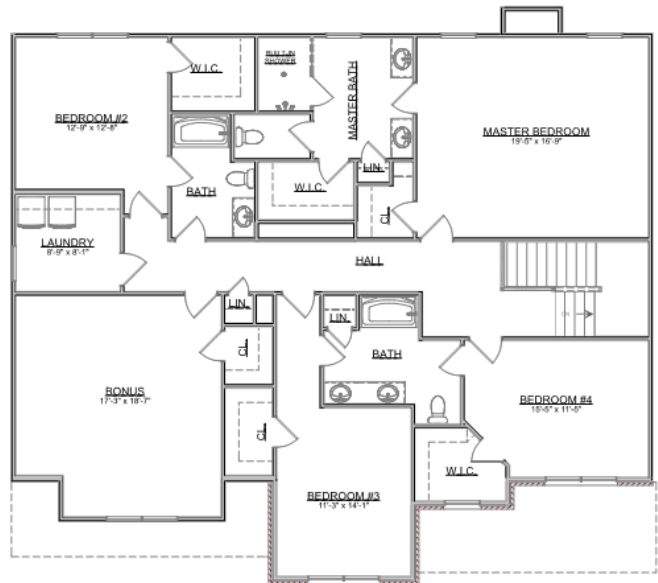

The Baymont

Craftsman Series | 3 Car Front Entry Garage | 4 Bedroom | 3.5 Bathrooms

Main Floor:	1,570 sqft
Second Floor:	2,114 sqft
Garage:	719 sqft
Total Living Area:	3,684 sqft