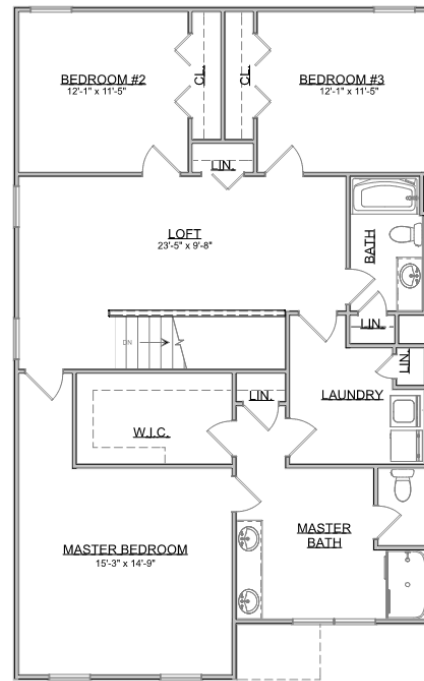

The Henley

Craftsman Series | 2 Car Front Entry Garage | 3 Bedroom | 2.5 Bathrooms

Main Floor: 940 sqft
Second Floor: 1,346 sqft
Garage: 478 sqft
Total Living Area: 2,286 sqft