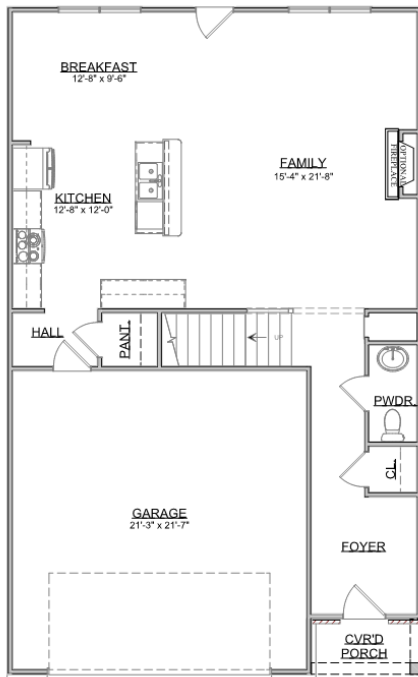

The Henley

Craftsman Series | 2 Car Front Entry Garage | 3 Bedroom | 2.5 Bathrooms

Main Floor: 940 sqft
Second Floor: 1,346 sqft
Garage: 478 sqft
Total Living Area: 2,286 sqft