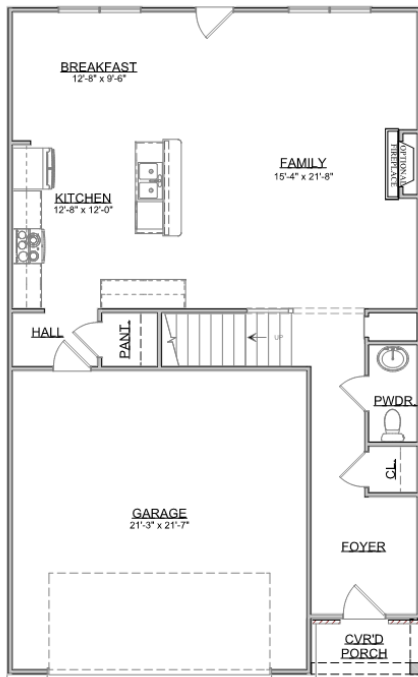

# The Henley

Craftsman Series | 2 Car Front Entry Garage | 3 Bedroom | 2.5 Bathrooms

**Main Floor:** 940 sqft  
**Second Floor:** 1,346 sqft  
**Garage:** 478 sqft  
**Total Living Area:** 2,286 sqft