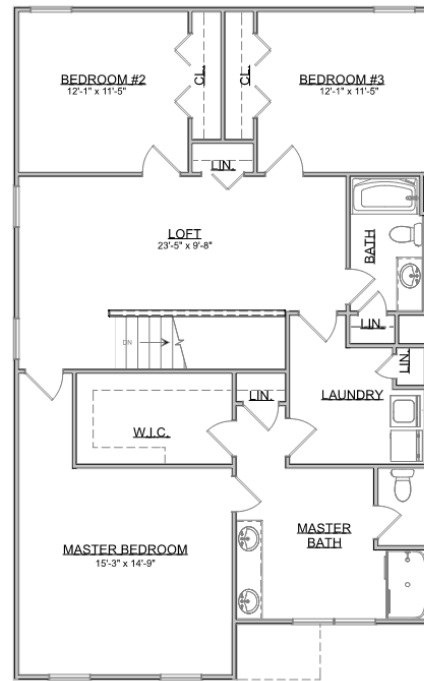

# The Henley

Craftsman Series | 2 Car Front Entry Garage | 3 Bedroom | 2.5 Bathrooms

**Main Floor:** 940 sqft  
**Second Floor:** 1,346 sqft  
**Garage:** 478 sqft  
**Total Living Area:** 2,286 sqft