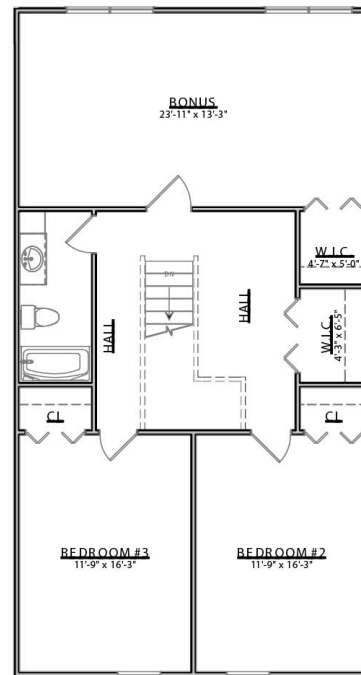

# The Poplar (Master Down)

Villa Series | 2 Car Front Entry Garage | 3 Bedroom | 2.5 Bathrooms

**Main Floor:** 951 sqft  
**Second Floor:** 1,084 sqft  
**Garage:** 511 sqft  
**Total Living Area:** 2,035 sqft