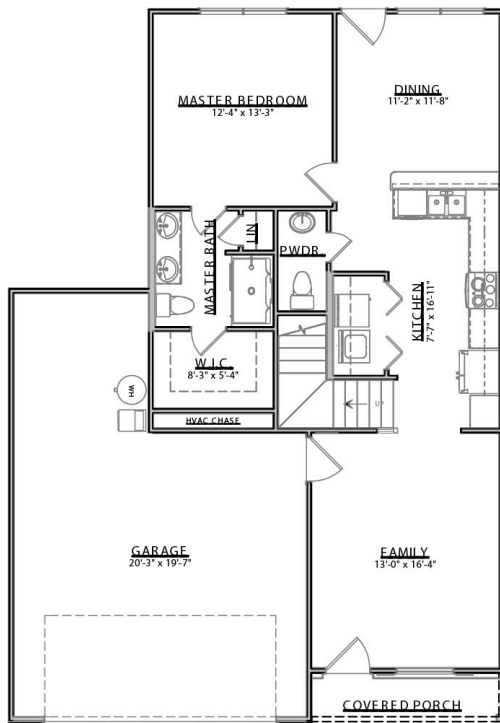

# The Poplar (Master Down)

Villa Series | 2 Car Front Entry Garage | 3 Bedroom | 2.5 Bathrooms

**Main Floor:** 951 sqft  
**Second Floor:** 1,084 sqft  
**Garage:** 511 sqft  
**Total Living Area:** 2,035 sqft