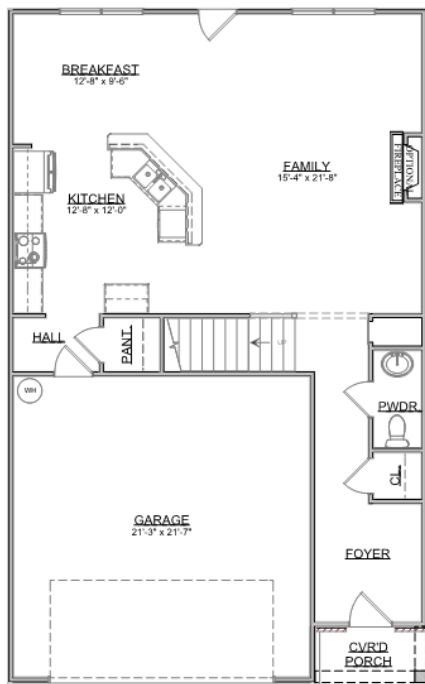

# The Winston

Craftsman Series | 2 Car Front Entry Garage | 3 Bedroom | 2.5 Bathrooms

**Main Floor:** 940 sqft  
**Second Floor:** 1,358 sqft  
**Garage:** 478 sqft  
**Total Living Area:** 2,298 sqft