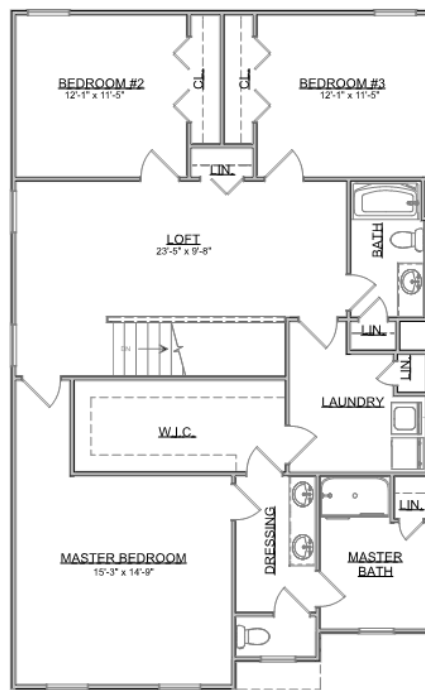

# The Winston

Craftsman Series | 2 Car Front Entry Garage | 3 Bedroom | 2.5 Bathrooms

**Main Floor:** 940 sqft  
**Second Floor:** 1,358 sqft  
**Garage:** 478 sqft  
**Total Living Area:** 2,298 sqft