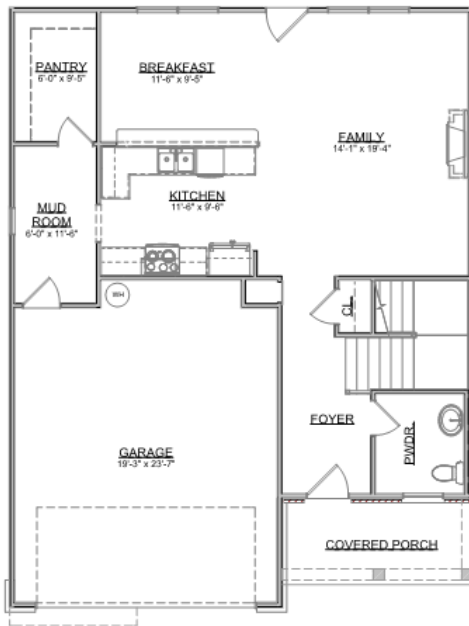

# The Maybel

Craftsman Series | 2 Car Front Entry Garage | 3 Bedroom | 2.5 Bathrooms

<b>Main Floor:</b>	923 sqft
<b>Second Floor:</b>	1,318 sqft
<b>Garage:</b>	457 sqft
<b>Total Living Area:</b>	2,241 sqft