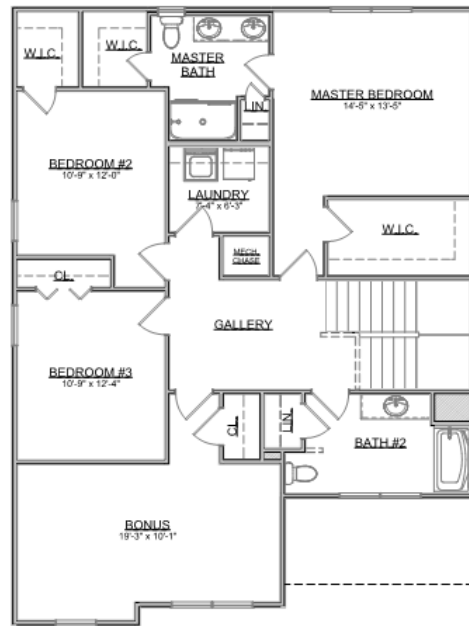

# The Maybel

Craftsman Series | 2 Car Front Entry Garage | 3 Bedroom | 2.5 Bathrooms

<b>Main Floor:</b>	923 sqft
<b>Second Floor:</b>	1,318 sqft
<b>Garage:</b>	457 sqft
<b>Total Living Area:</b>	2,241 sqft