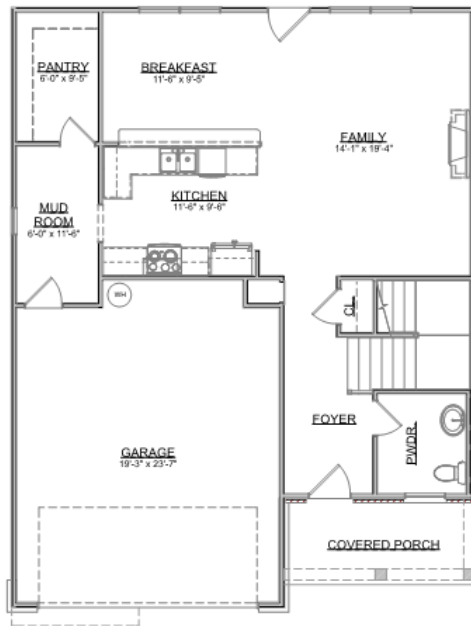

# The Maybel

Craftsman Series | 2 Car Front Entry Garage | 3 Bedroom | 2.5 Bathrooms

<b>Main Floor:</b>	923 sqft
<b>Second Floor:</b>	1,318 sqft
<b>Garage:</b>	457 sqft
<b>Total Living Area:</b>	2,241 sqft