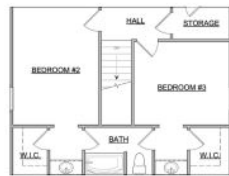

The Edison

Carriage Series | 2 Car Rear Entry Garage | 3 Bedroom | 2.5 Bathrooms

Second Floor

First Floor

Main Floor:	1,394 sqft
Second Floor:	568 sqft
Garage:	528 sqft
Total Living Area:	1,945 sqft