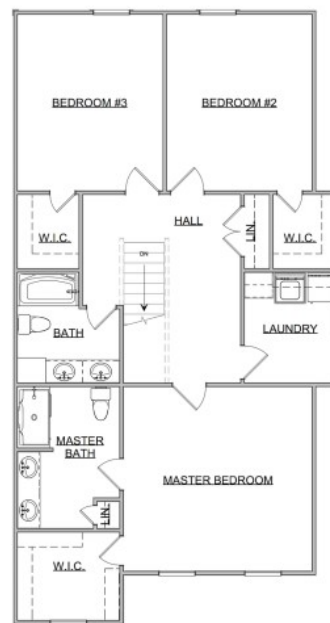

The Breckyn

Carriage Series | 0 Car Rear Entry Garage | 3 Bedroom | 2.5 Bathrooms

First Floor

Second Floor

Main Floor:	1,015 sqft
Second Floor:	1,158 sqft
Garage:	553 sqft
Total Living Area:	2,173 sqft