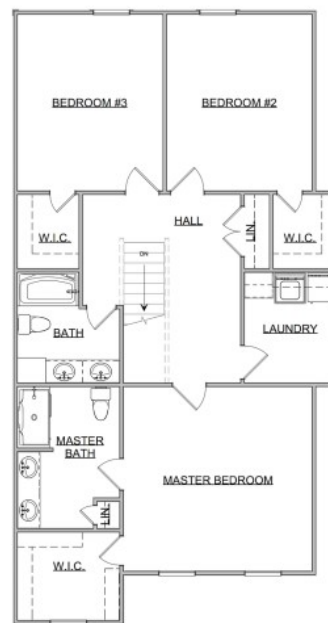

The Breckyn

Carriage Series | 2 Car Rear Entry Garage | 3 Bedroom | 2.5 Bathrooms

First Floor

Second Floor

Main Floor:	1,015 sqft
Second Floor:	1,158 sqft
Garage:	553 sqft
Total Living Area:	2,173 sqft

SMITHBILT HOMES RESERVES THE RIGHT TO MAKE MODIFICATIONS TO FLOORPLANS, MATERIALS, AND SPECIFICATIONS WITHOUT NOTICE. ILLUSTRATIONS ARE ARTIST RENDERINGS AND DO NOT REFLECT STANDARD FINISHES. ORAL REPRESENTATIONS CANNOT BE RELIED UPON. DESIGNED BY SOUTHLAND DESIGNS. ALL RIGHTS RESERVED.