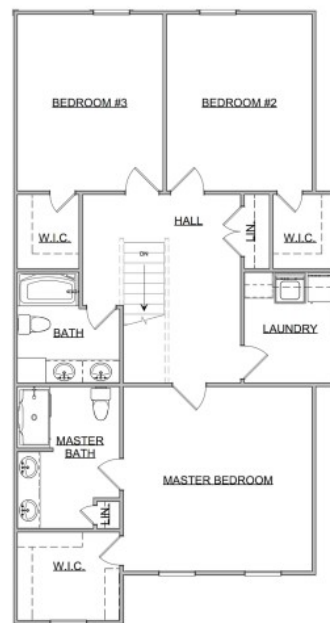

The Breckyn

Carriage Series | 2 Car Rear Entry Garage | 3 Bedroom | 2.5 Bathrooms

First Floor

Second Floor

Main Floor:	1,015 sqft
Second Floor:	1,158 sqft
Garage:	553 sqft
Total Living Area:	2,173 sqft