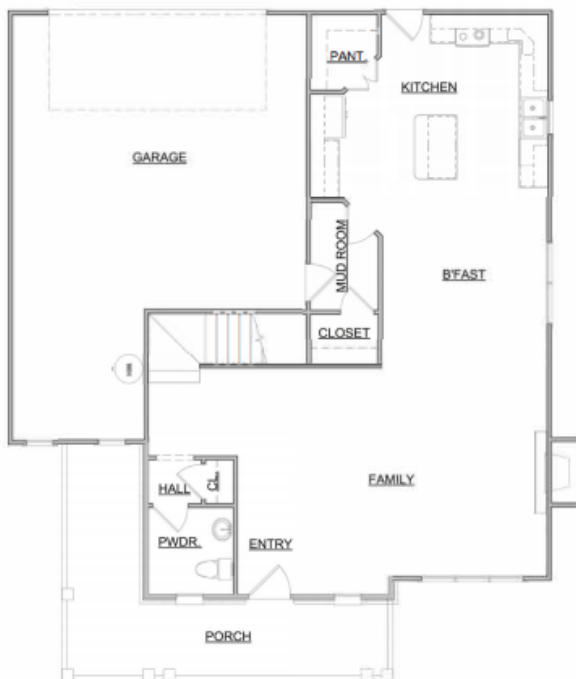

The Wyndham

Carriage Series | 0 Car Rear Entry Garage | 3 Bedroom | 2.5 Bathrooms

Main Floor:	1,016 sqft
Second Floor:	1,542 sqft
Garage:	692 sqft
Total Living Area:	2,558 sqft