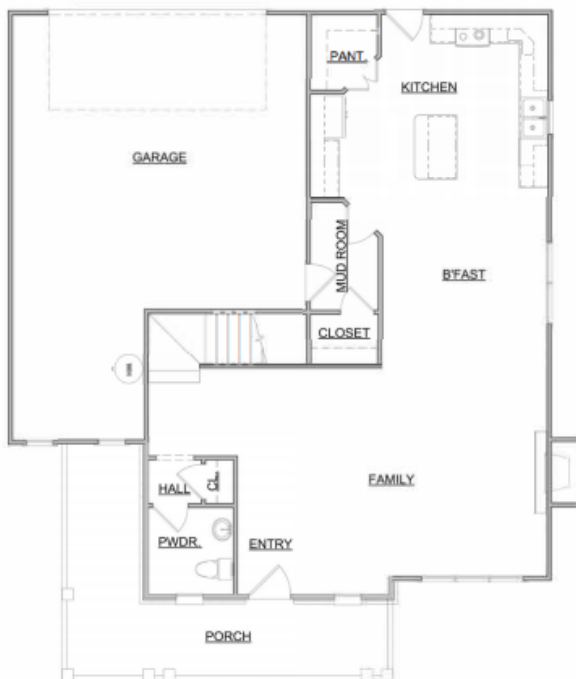

# The Wyndham

Carriage Series | 2 Car Rear Entry Garage | 3 Bedroom | 2.5 Bathrooms

<b>Main Floor:</b>	1,016 sqft
<b>Second Floor:</b>	1,542 sqft
<b>Garage:</b>	692 sqft
<b>Total Living Area:</b>	2,558 sqft