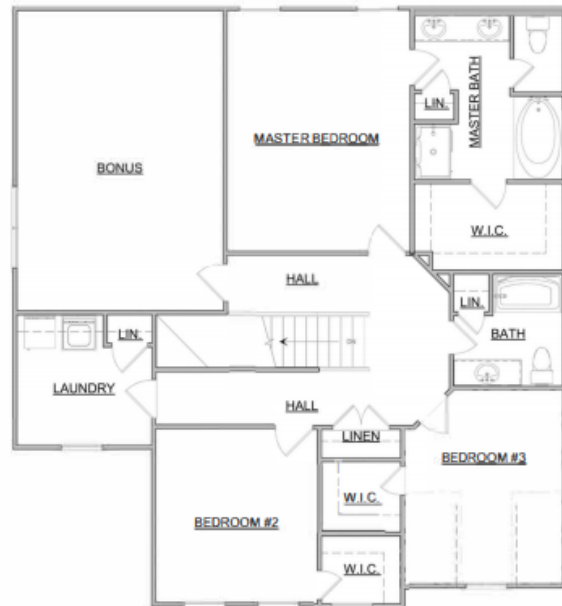

The Wyndham

Carriage Series | 2 Car Rear Entry Garage | 3 Bedroom | 2.5 Bathrooms

Main Floor:	1,016 sqft
Second Floor:	1,542 sqft
Garage:	692 sqft
Total Living Area:	2,558 sqft