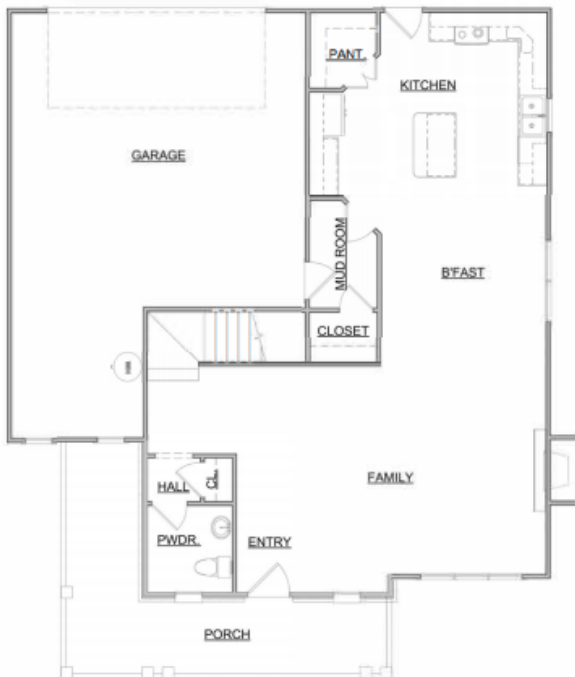

The Wyndham

Carriage Series | 2 Car Rear Entry Garage | 3 Bedroom | 2.5 Bathrooms

Main Floor:	1,016 sqft
Second Floor:	1,542 sqft
Garage:	692 sqft
Total Living Area:	2,558 sqft