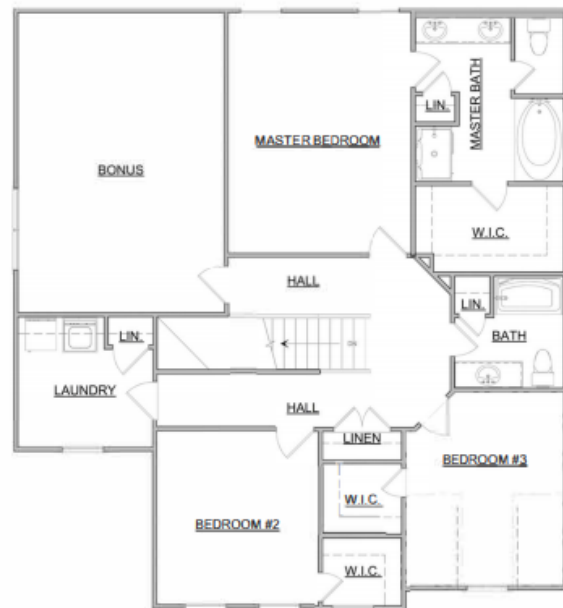

# The Wyndham

Carriage Series | 2 Car Rear Entry Garage | 3 Bedroom | 2.5 Bathrooms

<b>Main Floor:</b>	1,016 sqft
<b>Second Floor:</b>	1,542 sqft
<b>Garage:</b>	692 sqft
<b>Total Living Area:</b>	2,558 sqft