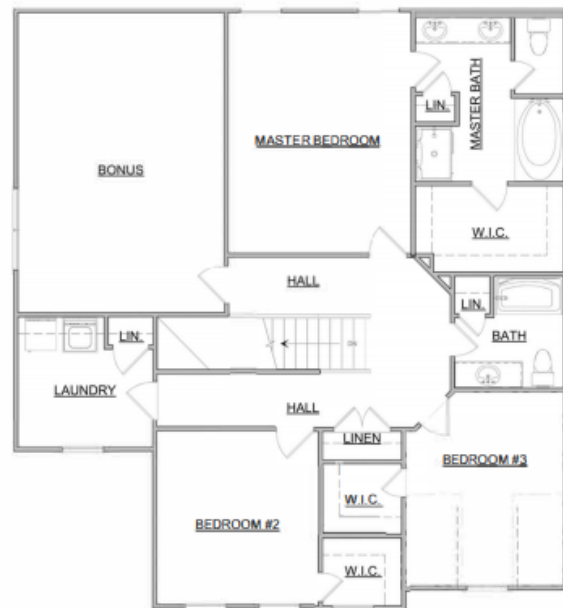

The Wyndham

Carriage Series | 0 Car Rear Entry Garage | 3 Bedroom | 2.5 Bathrooms

Main Floor:	1,016 sqft
Second Floor:	1,542 sqft
Garage:	692 sqft
Total Living Area:	2,558 sqft