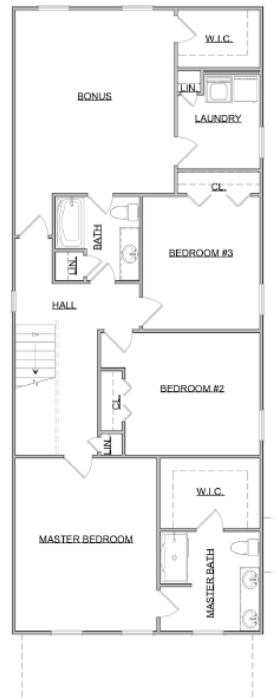

The Houghton

Carriage Series | 02 Car Rear Entry Garage | 3 Bedroom | 2.5 Bathrooms

Main Floor:	888 sqft
Second Floor:	1,388 sqft
Garage:	563 sqft
Total Living Area:	2,276 sqft