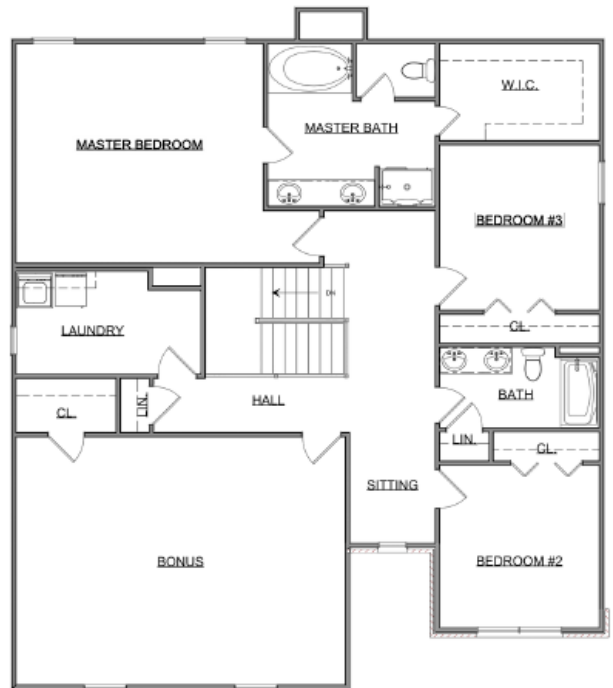

# The Huntington

Craftsman Series | 2 Car Front Entry Garage | 4 Bedroom | 3 Bathrooms

**Main Floor:** 1,300 sqft  
**Second Floor:** 1,750 sqft  
**Garage:** 524 sqft  
**Total Living Area:** 3,050 sqft