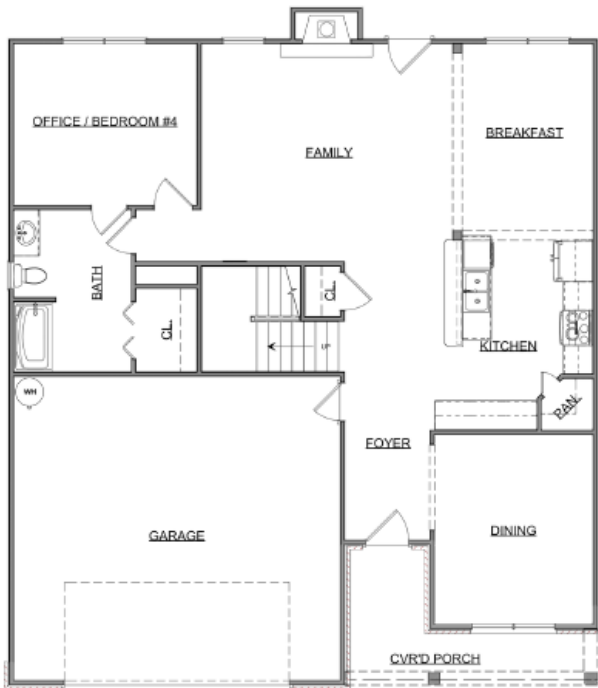

# The Huntington

Craftsman Series | 2 Car Front Entry Garage | 4 Bedroom | 3 Bathrooms

**Main Floor:** 1,300 sqft  
**Second Floor:** 1,750 sqft  
**Garage:** 524 sqft  
**Total Living Area:** 3,050 sqft