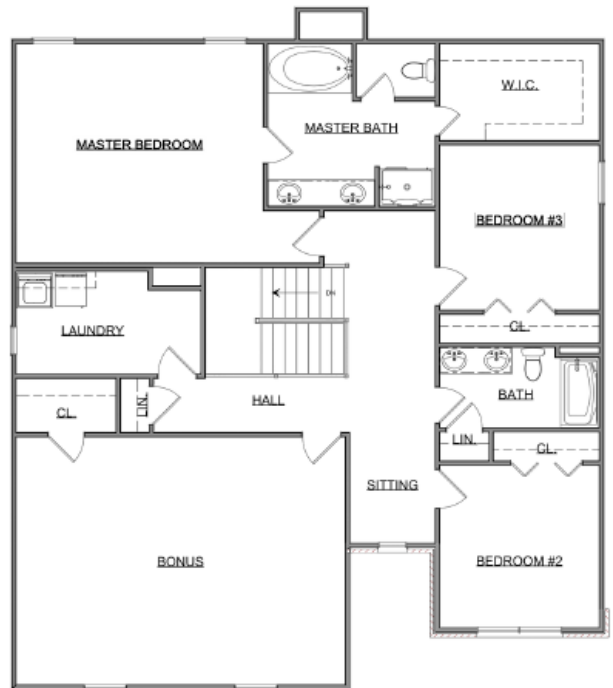

# The Huntington

Craftsman Series | 2 Car Front Entry Garage | 4 Bedroom | 3 Bathrooms

<b>Main Floor:</b>	1,300 sqft
<b>Second Floor:</b>	1,750 sqft
<b>Garage:</b>	524 sqft
<b>Total Living Area:</b>	3,050 sqft