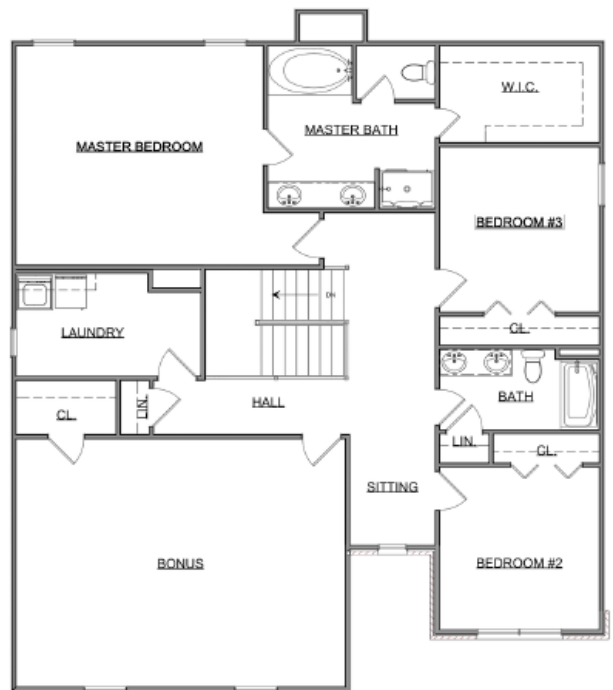

The Huntington

Craftsman Series | 2 Car Front Entry Garage | 4 Bedroom | 3 Bathrooms

Main Floor: 1,300 sqft
Second Floor: 1,750 sqft
Garage: 524 sqft
Total Living Area: 3,050 sqft