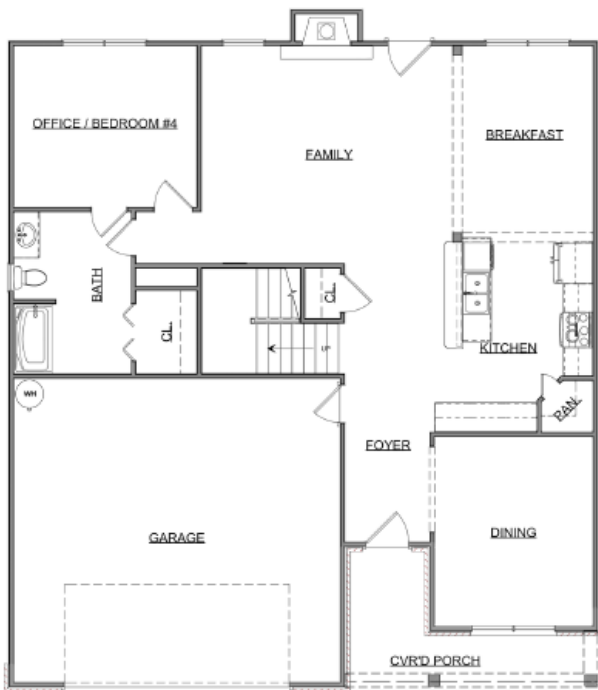

The Huntington

Craftsman Series | 2 Car Front Entry Garage | 4 Bedroom | 3 Bathrooms

Main Floor: 1,300 sqft
Second Floor: 1,750 sqft
Garage: 524 sqft
Total Living Area: 3,050 sqft