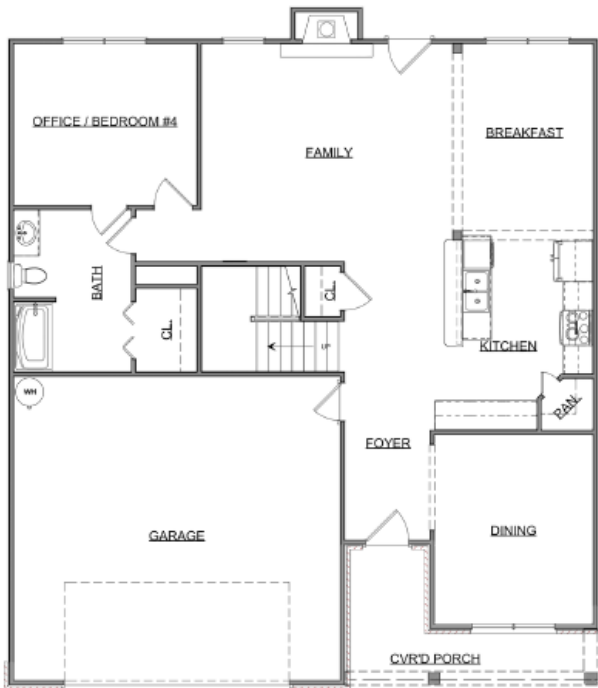

# The Huntington

Craftsman Series | 2 Car Front Entry Garage | 4 Bedroom | 3 Bathrooms

<b>Main Floor:</b>	1,300 sqft
<b>Second Floor:</b>	1,750 sqft
<b>Garage:</b>	524 sqft
<b>Total Living Area:</b>	3,050 sqft