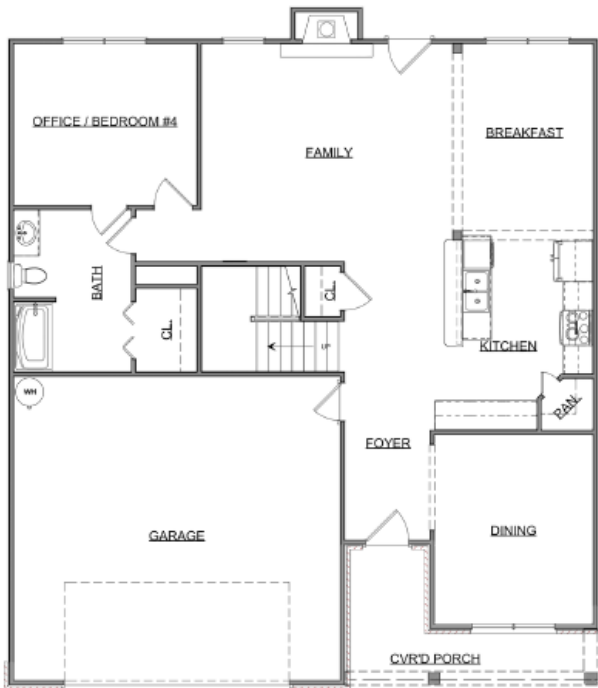

The Huntington

Craftsman Series | 2 Car Front Entry Garage | 4 Bedroom | 3 Bathrooms

Main Floor: 1,300 sqft
Second Floor: 1,750 sqft
Garage: 524 sqft
Total Living Area: 3,050 sqft