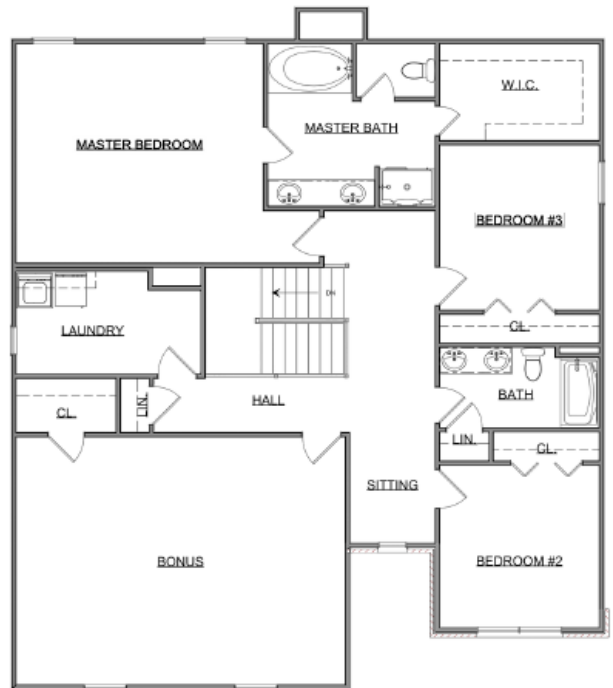

The Huntington

Craftsman Series | 2 Car Front Entry Garage | 4 Bedroom | 3 Bathrooms

Main Floor: 1,300 sqft
Second Floor: 1,750 sqft
Garage: 524 sqft
Total Living Area: 3,050 sqft