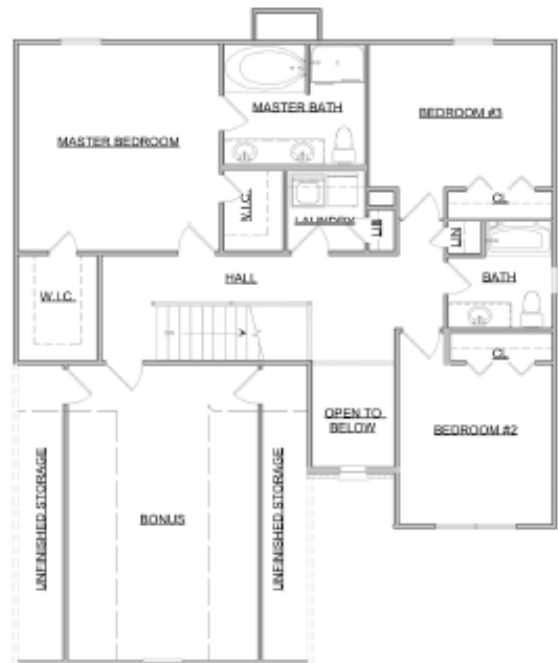

The Heyward

Craftsman Series | 2 Car Front Entry Garage | 4 Bedroom | 3 Bathrooms

Main Floor:	1,155 sqft
Second Floor:	1,379 sqft
Garage:	481 sqft
Total Living Area:	2,534 sqft