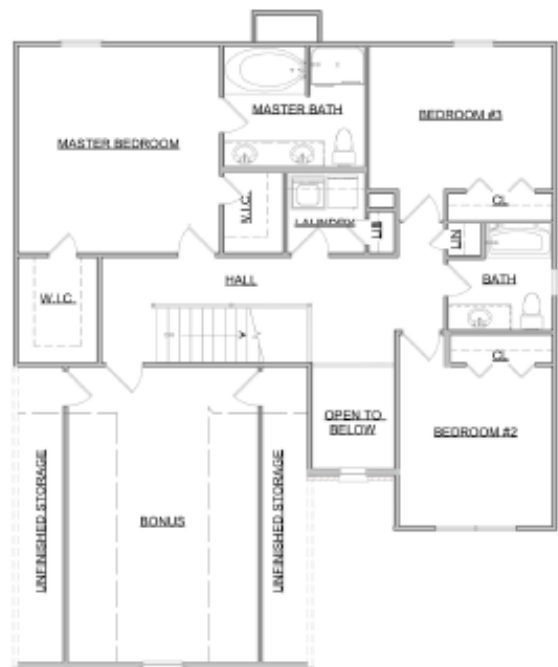

# The Heyward

Craftsman Series | 2 Car Front Entry Garage | 4 Bedroom | 3 Bathrooms

**Main Floor:** 1,155 sqft  
**Second Floor:** 1,379 sqft  
**Garage:** 481 sqft  
**Total Living Area:** 2,534 sqft