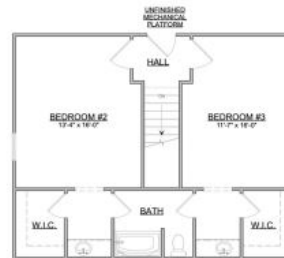

# The Addison

Carriage Series | 2 Car Rear Entry Garage | 3 Bedroom | 2.5 Bathrooms

<b>Main Floor:</b>	1,633 sqft
<b>Second Floor:</b>	679 sqft
<b>Garage:</b>	464 sqft
<b>Total Living Area:</b>	2,312 sqft