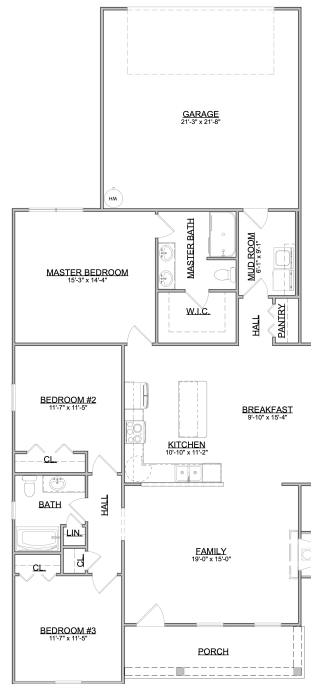

The Cambridge

Carriage Series | 2 Car Rear Entry Garage | 3 Bedroom | 2 Bathrooms

Main Floor:	1,549 sqft
Garage:	485 sqft
Total Living Area:	1,549 sqft