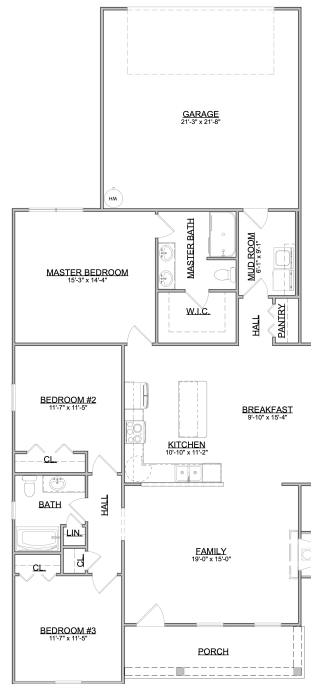

# The Cambridge

Carriage Series | 2 Car Rear Entry Garage | 3 Bedroom | 2 Bathrooms

<b>Main Floor:</b>	1,549 sqft
<b>Garage:</b>	485 sqft
<b>Total Living Area:</b>	1,549 sqft