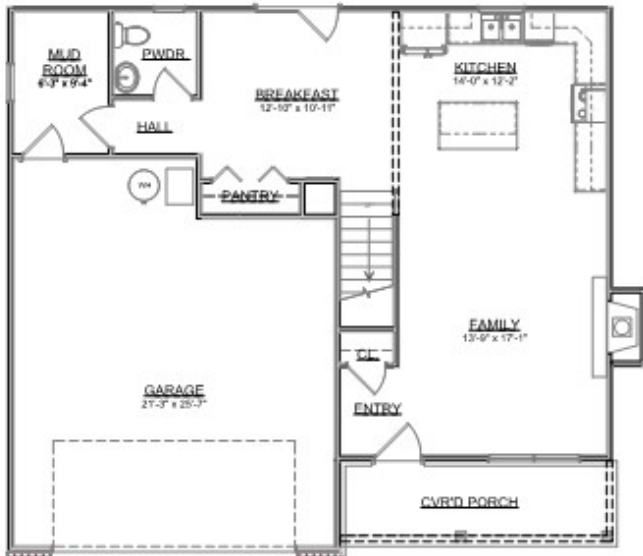

The Baldwin

Craftsman Series | 0 Car Front Entry Garage | 3 Bedroom | 2.5 Bathrooms

Main Floor:	803 sqft
Second Floor:	1,280 sqft
Garage:	528 sqft
Total Living Area:	2,083 sqft

SMITHBILT HOMES RESERVES THE RIGHT TO MAKE MODIFICATIONS TO FLOORPLANS, MATERIALS, AND SPECIFICATIONS WITHOUT NOTICE. ILLUSTRATIONS ARE ARTIST RENDERINGS AND DO NOT REFLECT STANDARD FINISHES. ORAL REPRESENTATIONS CANNOT BE RELIED UPON. DESIGNED BY SOUTHLAND DESIGNS. ALL RIGHTS RESERVED.