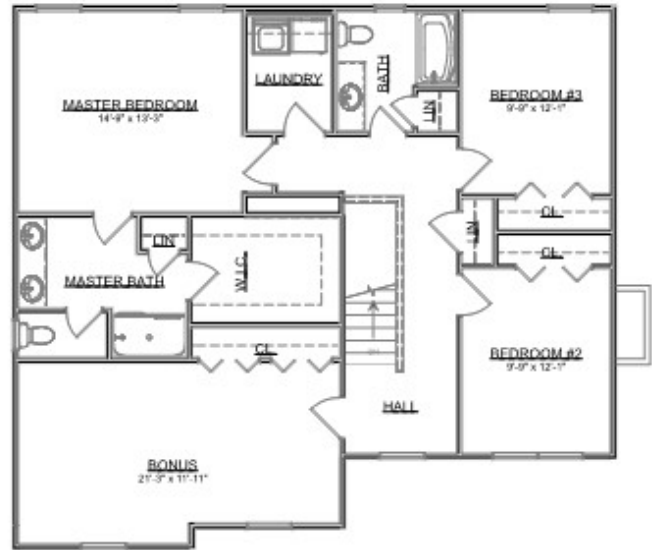

The Baldwin

Craftsman Series | 0 Car Front Entry Garage | 3 Bedroom | 2.5 Bathrooms

Main Floor:	803 sqft
Second Floor:	1,280 sqft
Garage:	528 sqft
Total Living Area:	2,083 sqft

SMITHBILT HOMES RESERVES THE RIGHT TO MAKE MODIFICATIONS TO FLOORPLANS, MATERIALS, AND SPECIFICATIONS WITHOUT NOTICE. ILLUSTRATIONS ARE ARTIST RENDERINGS AND DO NOT REFLECT STANDARD FINISHES. ORAL REPRESENTATIONS CANNOT BE RELIED UPON. DESIGNED BY SOUTHLAND DESIGNS. ALL RIGHTS RESERVED.