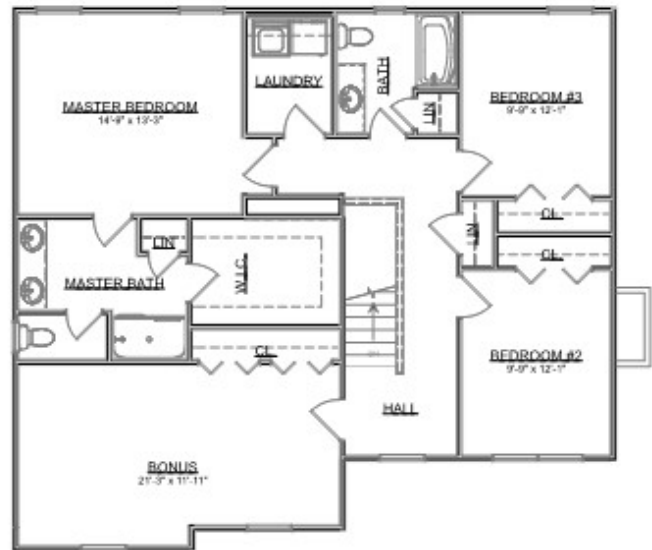

The Baldwin

Craftsman Series | 2 Car Front Entry Garage | 3 Bedroom | 2.5 Bathrooms

Main Floor:	803 sqft
Second Floor:	1,280 sqft
Garage:	528 sqft
Total Living Area:	2,083 sqft