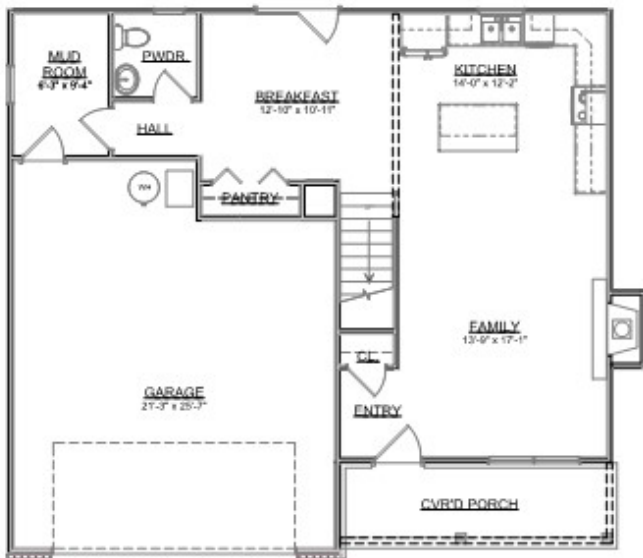

The Baldwin

Craftsman Series | 2 Car Front Entry Garage | 3 Bedroom | 2.5 Bathrooms

Main Floor:	803 sqft
Second Floor:	1,280 sqft
Garage:	528 sqft
Total Living Area:	2,083 sqft