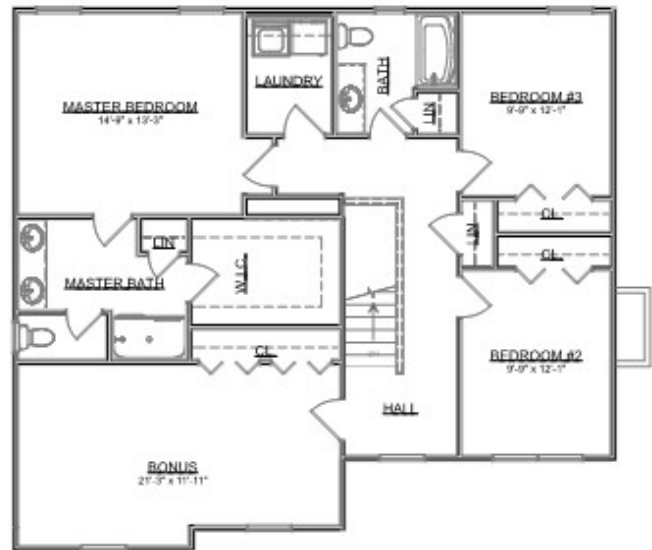

The Baldwin

Craftsman Series | 0 Car Front Entry Garage | 3 Bedroom | 2.5 Bathrooms

First Floor:	803 sqft
Second Floor:	1,280 sqft
Garage:	528 sqft
Total Living Area:	2,083 sqft

SMITHBILT HOMES RESERVES THE RIGHT TO MAKE MODIFICATIONS TO FLOORPLANS, MATERIALS, AND SPECIFICATIONS WITHOUT NOTICE. ILLUSTRATIONS ARE ARTIST RENDERINGS AND DO NOT REFLECT STANDARD FINISHES. ORAL REPRESENTATIONS CANNOT BE RELIED UPON. DESIGNED BY SOUTHLAND DESIGNS. ALL RIGHTS RESERVED.