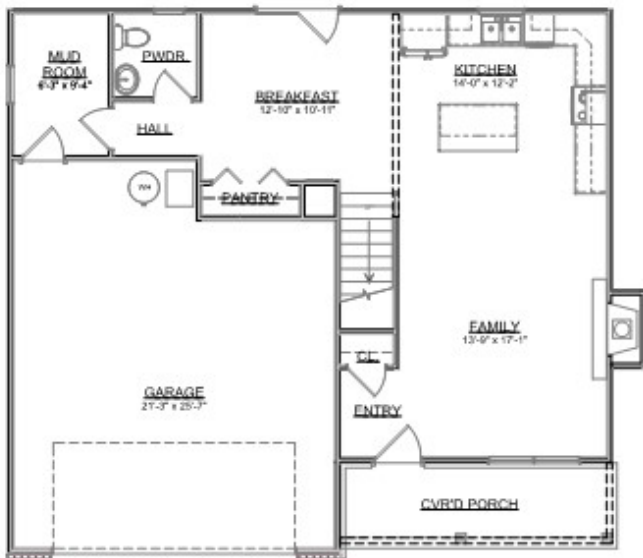

The Baldwin

Craftsman Series | 0 Car Front Entry Garage | 3 Bedroom | 2.5 Bathrooms

First Floor:	803 sqft
Second Floor:	1,280 sqft
Garage:	528 sqft
Total Living Area:	2,083 sqft

SMITHBILT HOMES RESERVES THE RIGHT TO MAKE MODIFICATIONS TO FLOORPLANS, MATERIALS, AND SPECIFICATIONS WITHOUT NOTICE. ILLUSTRATIONS ARE ARTIST RENDERINGS AND DO NOT REFLECT STANDARD FINISHES. ORAL REPRESENTATIONS CANNOT BE RELIED UPON. DESIGNED BY SOUTHLAND DESIGNS. ALL RIGHTS RESERVED.