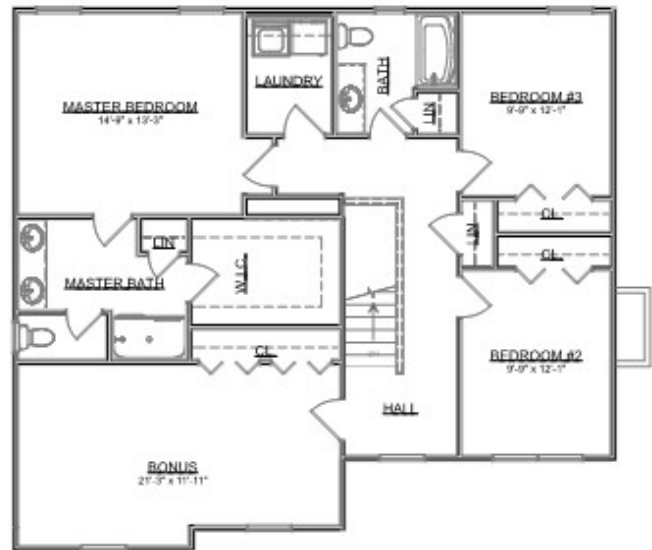

# The Baldwin

Craftsman Series | 2 Car Front Entry Garage | 3 Bedroom | 2.5 Bathrooms

**First Floor:** 803 sqft  
**Second Floor:** 1,280 sqft  
**Garage:** 528 sqft  
**Total Living Area:** 2,083 sqft