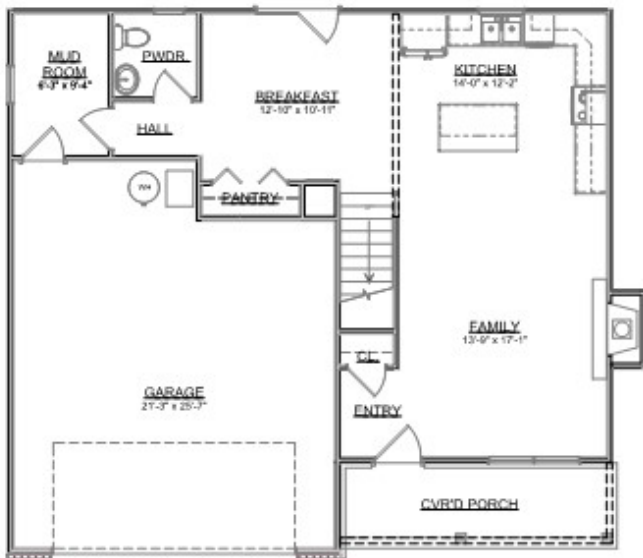

# The Baldwin

Craftsman Series | 2 Car Front Entry Garage | 3 Bedroom | 2.5 Bathrooms

**First Floor:** 803 sqft  
**Second Floor:** 1,280 sqft  
**Garage:** 528 sqft  
**Total Living Area:** 2,083 sqft