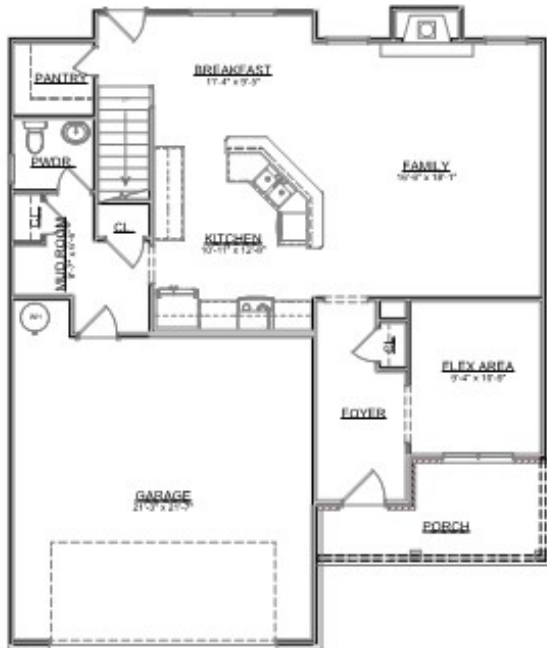

# The Stockton

Craftsman Series | 2 Car Front Entry Garage | 3 Bedroom | 2.5 Bathrooms

<b>Main Floor:</b>	1,006 sqft
<b>Second Floor:</b>	1,469 sqft
<b>Garage:</b>	463 sqft
<b>Total Living Area:</b>	2,475 sqft