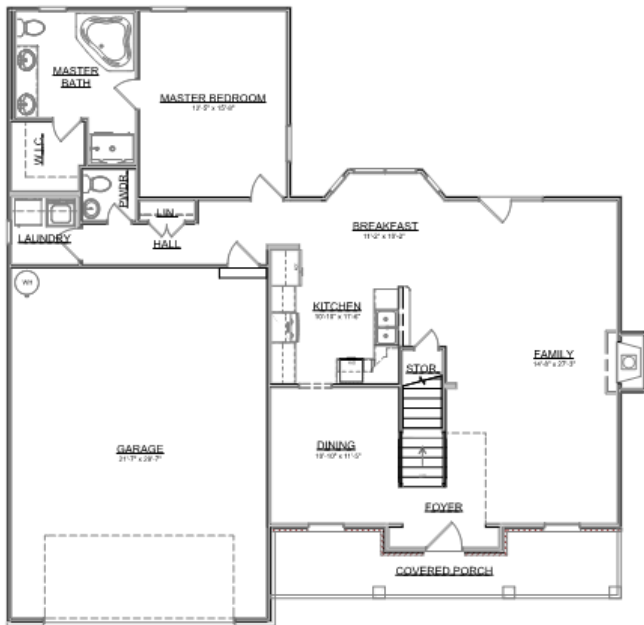

The Hawthorne

Craftsman Series | 2 Car Front Entry Garage | 4 Bedroom | 2.5 Bathrooms

Main Floor:	1,390 sqft
Second Floor:	1,417 sqft
Garage:	692 sqft
Total Living Area:	2,808 sqft