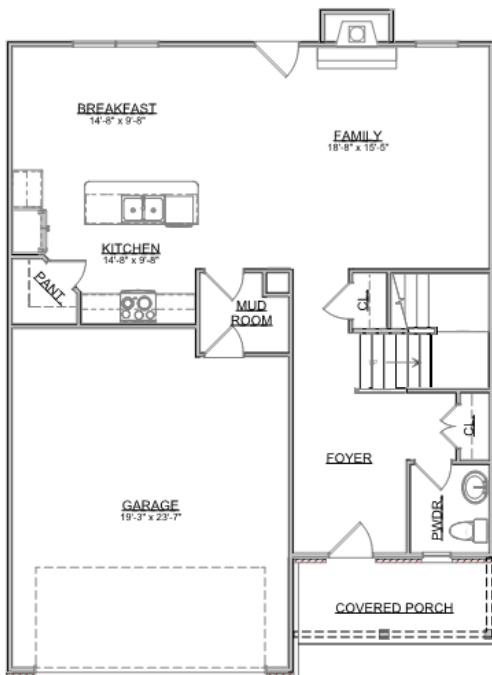

The Hamilton

Craftsman Series | 2 Car Front Entry Garage | 3 Bedroom | 2.5 Bathrooms

First Floor: 922 sqft
Second Floor: 1,302 sqft
Garage: 463 sqft
Total Living Area: 2,224 sqft