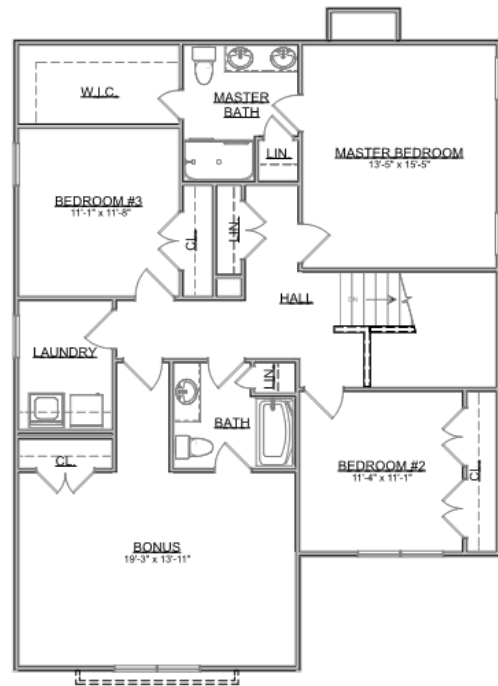

The Hamilton

Craftsman Series | 2 Car Front Entry Garage | 3 Bedroom | 2.5 Bathrooms

First Floor: 922 sqft
Second Floor: 1,302 sqft
Garage: 463 sqft
Total Living Area: 2,224 sqft