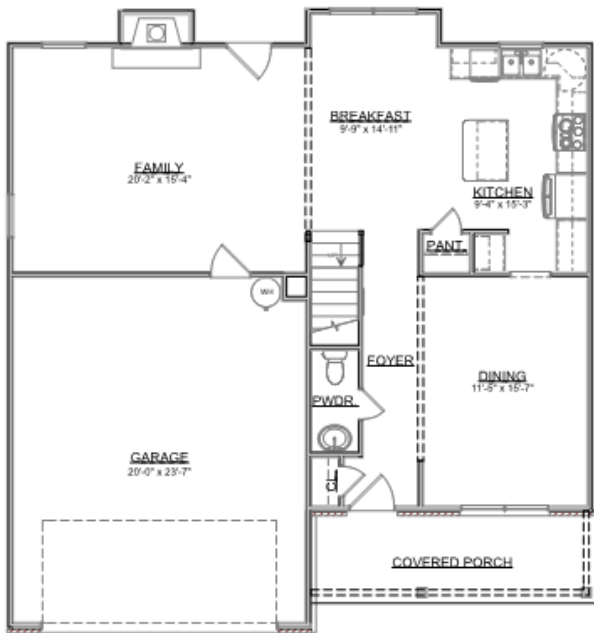

The Franklin

Craftsman Series | 2 Car Front Entry Garage | 3 Bedroom | 2.5 Bathrooms

Main Floor: 975 sqft
Second Floor: 1,426 sqft
Garage: 493 sqft
Total Living Area: 2,401 sqft