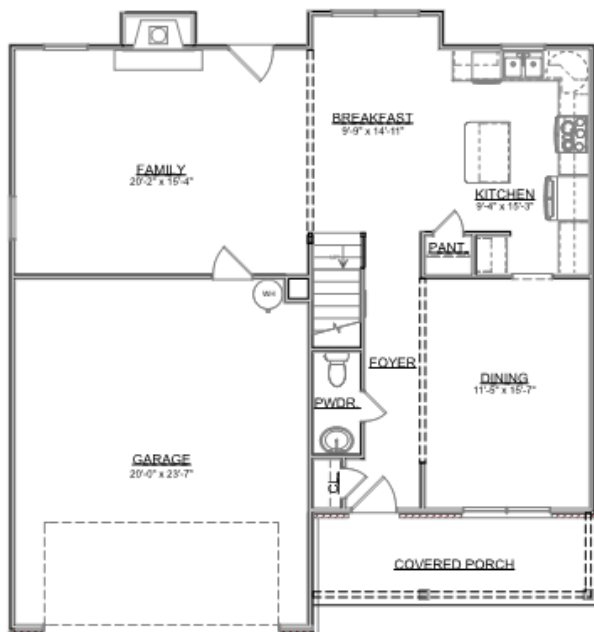

# The Franklin

Craftsman Series | 2 Car Front Entry Garage | 3 Bedroom | 2.5 Bathrooms

**Main Floor:** 975 sqft  
**Second Floor:** 1,426 sqft  
**Garage:** 493 sqft  
**Total Living Area:** 2,401 sqft