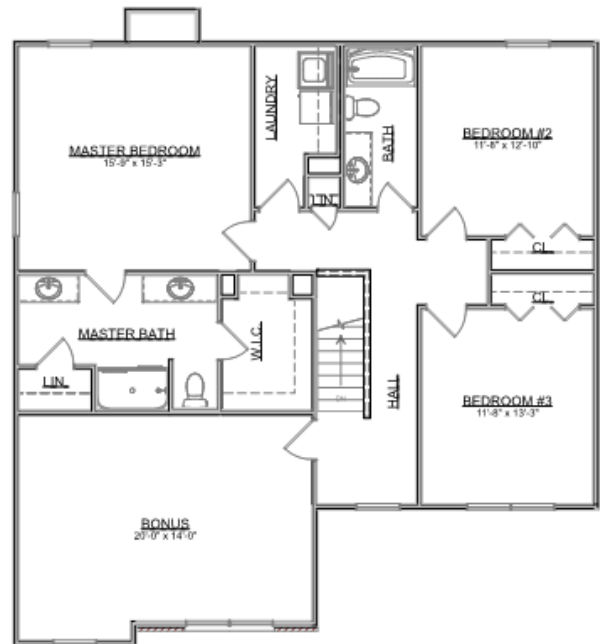

The Franklin

Craftsman Series | 2 Car Front Entry Garage | 3 Bedroom | 2.5 Bathrooms

Main Floor: 975 sqft
Second Floor: 1,426 sqft
Garage: 493 sqft
Total Living Area: 2,401 sqft