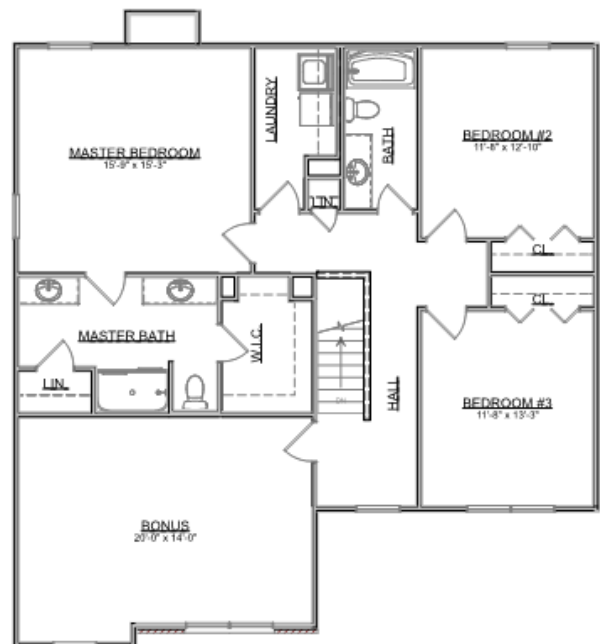

# The Franklin

Craftsman Series | 2 Car Front Entry Garage | 3 Bedroom | 2.5 Bathrooms

**Main Floor:** 975 sqft  
**Second Floor:** 1,426 sqft  
**Garage:** 493 sqft  
**Total Living Area:** 2,401 sqft