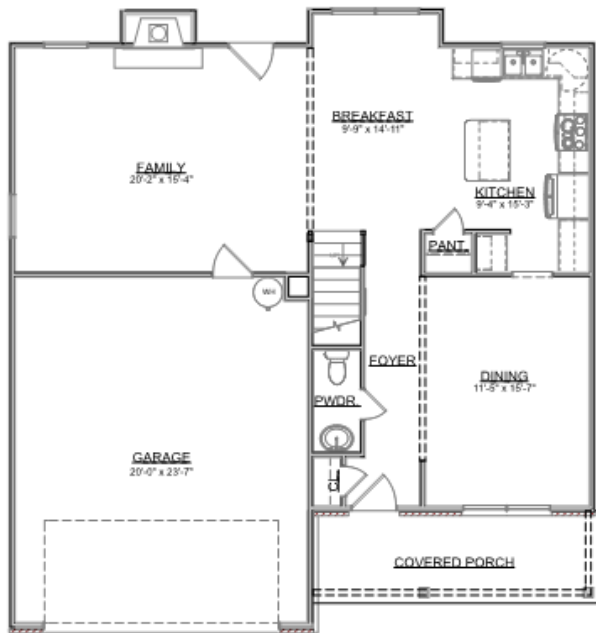

# The Franklin

Craftsman Series | 2 Car Front Entry Garage | 3 Bedroom | 2.5 Bathrooms

**Main Floor:** 975 sqft  
**Second Floor:** 1,426 sqft  
**Garage:** 493 sqft  
**Total Living Area:** 2,401 sqft