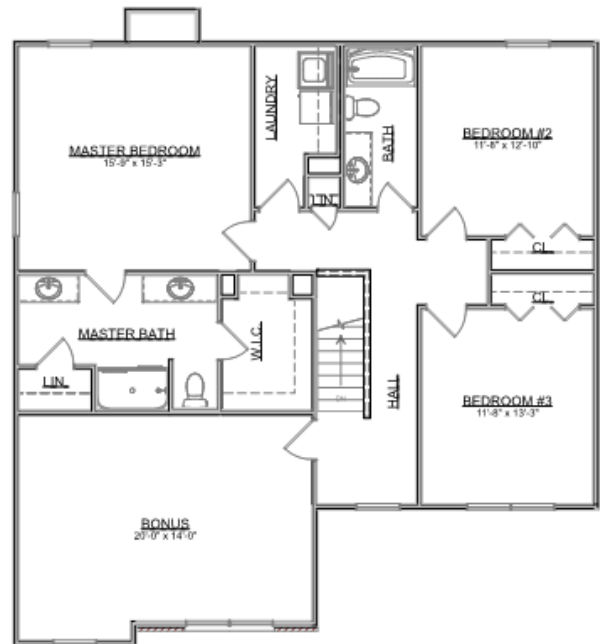

# The Franklin

Craftsman Series | 2 Car Front Entry Garage | 3 Bedroom | 2.5 Bathrooms

**Main Floor:** 975 sqft  
**Second Floor:** 1,426 sqft  
**Garage:** 493 sqft  
**Total Living Area:** 2,401 sqft