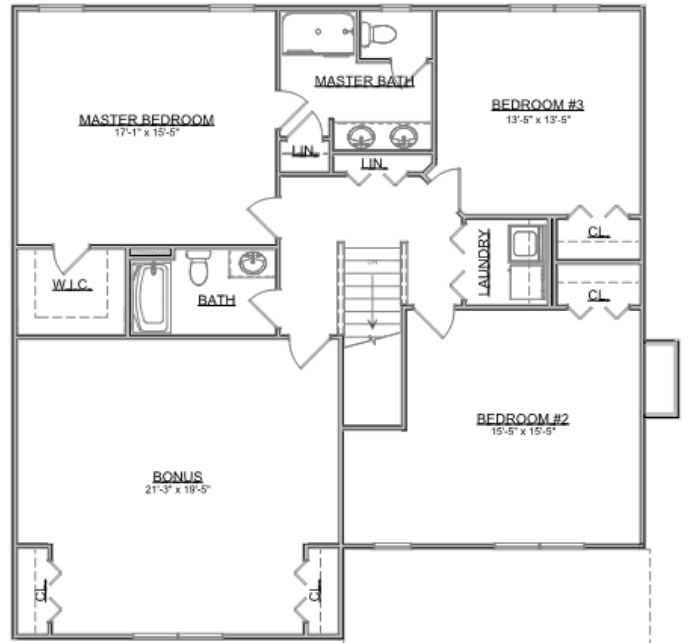

The Jefferson

Craftsman Series | 2 Car Front Entry Garage | 3 Bedroom | 2.5 Bathrooms

Main Floor:	1 sqft
Second Floor:	1 sqft
Garage:	535 sqft
Total Living Area:	2,731 sqft

SMITHBILT HOMES RESERVES THE RIGHT TO MAKE MODIFICATIONS TO FLOORPLANS, MATERIALS, AND SPECIFICATIONS WITHOUT NOTICE. ILLUSTRATIONS ARE ARTIST RENDERINGS AND DO NOT REFLECT STANDARD FINISHES. ORAL REPRESENTATIONS CANNOT BE RELIED UPON. DESIGNED BY SOUTHLAND DESIGNS. ALL RIGHTS RESERVED.