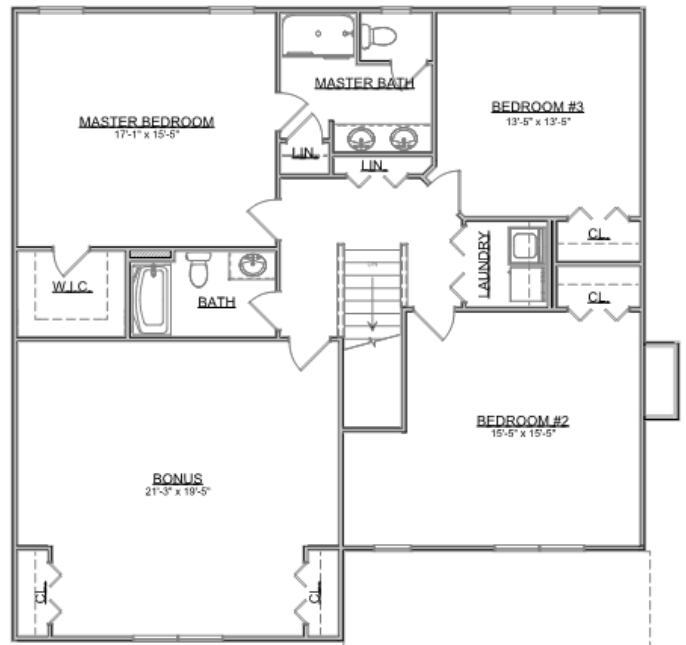

# The Jefferson

Craftsman Series | 2 Car Front Entry Garage | 3 Bedroom | 2.5 Bathrooms

<b>First Floor:</b>	1 sqft
<b>Second Floor:</b>	1 sqft
<b>Garage:</b>	535 sqft
<b>Total Living Area:</b>	2,731 sqft