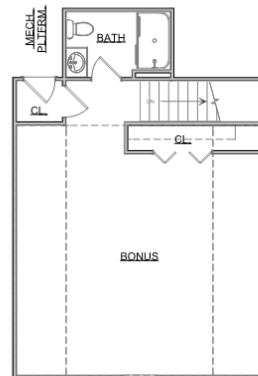

# The Ellery

Craftsman Series | 2 Car Front Entry Garage | 3 Bedroom | 2 Bathrooms

<b>Main Floor:</b>	1,658 sqft
<b>Second Floor:</b>	601 sqft
<b>Garage:</b>	468 sqft
<b>Total Living Area:</b>	2,259 sqft