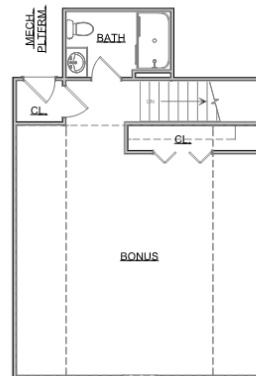

# The Ellery

Craftsman Series | 2 Car Front Entry Garage | 3 Bedroom | 2 Bathrooms

<b>Main Floor:</b>	1,658 sqft
<b>Second Floor:</b>	601 sqft
<b>Garage:</b>	468 sqft
<b>Total Living Area:</b>	2,259 sqft