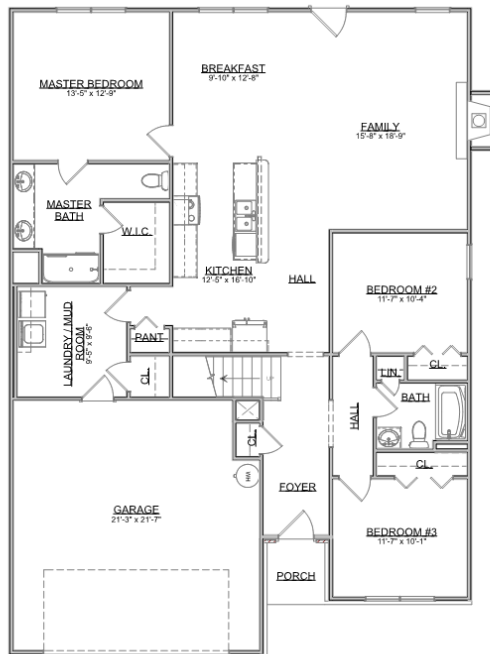

# The Ellery

Craftsman Series | 2 Car Front Entry Garage | 3 Bedroom | 2 Bathrooms

<b>Main Floor:</b>	1,658 sqft
<b>Second Floor:</b>	601 sqft
<b>Garage:</b>	468 sqft
<b>Total Living Area:</b>	2,259 sqft